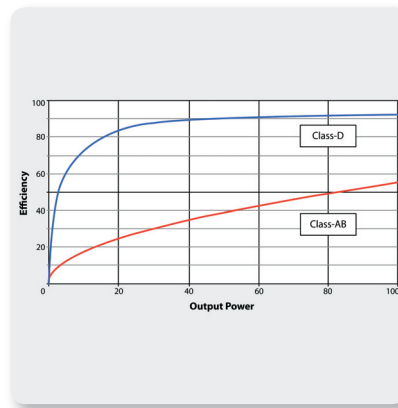

Portable Speakers

EUROLIVE B115D

Active 2-Way 15" PA Speaker System with
Wireless Option and Integrated Mixer

- Versatile trapezoidal enclosure design allows different positioning:
  - Stand mounting with 35-mm pole socket
  - Tilts on its side for use as a floor monitor
- Ergonomically shaped handles for easy carrying and setup
- 3-Year Warranty Program*
- Conceived and designed by BEHRINGER Germany