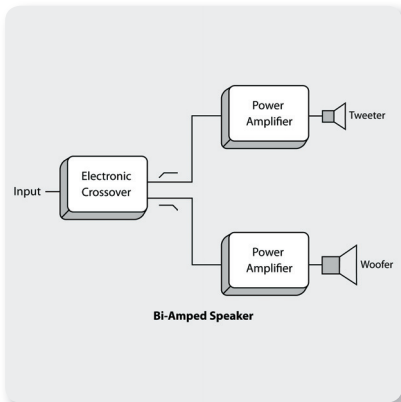

Portable Speakers

EUROLIVE B115D

Active 2-Way 15" PA Speaker System with
Wireless Option and Integrated Mixer

Own the Stage with Digital Wireless

Get wireless-ready with the built-in, dedicated connectivity of our **ULTRALINK ULM Series** wireless microphone system (to be ordered separately). Wireless gives you maximum freedom and mobility without the need to run cables. The highest-quality sound is provided thanks to the **ULM's** digital, license-free 2.4 GHz frequency spectrum.

The **ULM** wireless system combines professional-quality sound with simple setup and an intuitive interface for legendary audio performance right out of the box. Just plug in the **ULM** receiver "dongle", and instantly you have an exceptional wireless mic system. Freeing you from cables is the simply easy way to own the stage.

Built-in Mixing Capability

The B115D's integrated 2-channel mixer features the same ultra low-noise, high-headroom mic preamps that have made **BEHRINGER** mixers legendary, and the individual Mic/Line inputs accept virtually any level signal you're likely to run across. Variable Input gain controls (with Clip LED) will have you dialing in the perfect level every time. And if you need more coverage, use the convenient Link Output XLR connector to add more active loudspeakers.