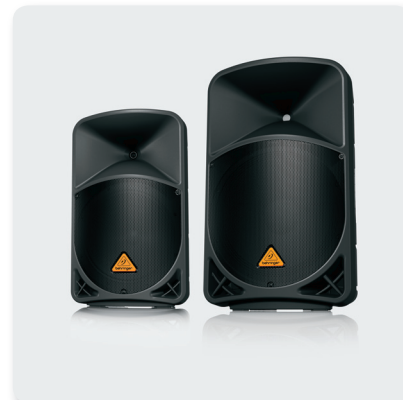

Which Speaker Should I Buy?

Well, let's start with your application... are you giving a speech in a hotel ballroom – or rocking out at the local bar or dance club? Whether to choose one speaker cabinet over another depends on your bass requirements. A 15" woofer has about 40% more surface area with which to move air than a 12" and that translates into more bass. So if you're addressing a small meeting, or jamming at the coffee house, the **B112D** might be all you'll ever need. But if you're providing disco in a busy nightclub, hosting Karaoke night in your living room, or just need to crank it up louder, then the B115D may be a better choice.