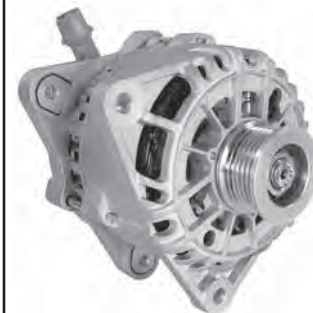

AFD0053
For 6G Series

IR/IF;
12-Volt; 105 Amp;
LESTER 8250; PIC 250-406

Used on
1999-00 Ford Contour
2000-02 Mercury Cougar
1999-00 Mercury Mystique

REPL.: FORD
XS8Z-10346-BB, XS91-10300-BB,
XS91-10300-BC