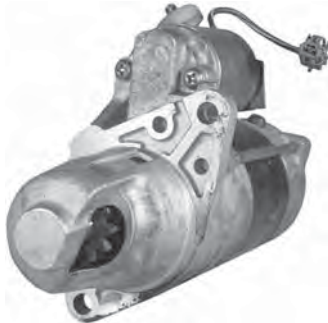

NEW REPLACEMENT STARTERS

MITSUBISHI STARTERS

MITSUBISHI
(continued)

SMT0250
For Infiniti
PMGR;
12-Volt; CW; 10-Tooth;
LESTER 17864; PIC 103-080

Used on
2003-04 Infiniti M45 w/4.5L
2002-06 Infiniti Q45 w/4.5L
REPL.: MITSUBISHI
M2T85171;
NISSAN
23300-AR200, -20A