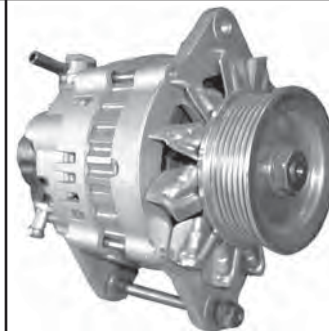

AH10082
For NPR Trucks
IR/EF;
12-Volt; 80 Amp;
LESTER 12235; PIC 204-212
Used on
1990-97 NPR Trucks
REPL.: HITACHI
LR180-503B, -3C;
ISUZU
2912763000, 8971166972, -973