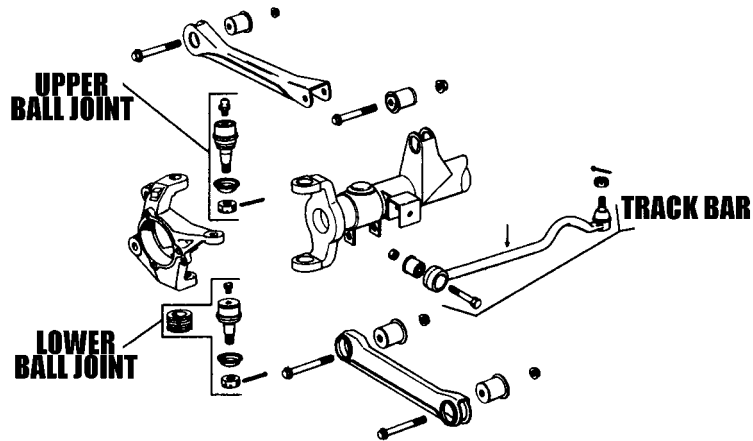

JEEP ZJ MODELS

Suspension kits		Part No.
93-94	4WD Upper Ball Joint	JE08038
93-94	4WD Lower Ball Joint	JE08041
93-94	4WD Track Bar	JE08008