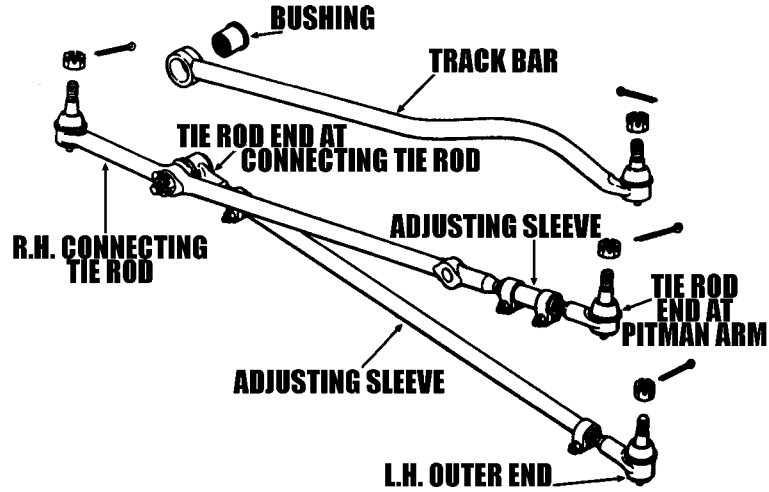

Steering Linkage

	R.H. Connecting Tie Rod	Adjusting Sleeve	T.R.E At Pitman Arm	T.R.E. At Connecting Tie Rod	Adjusting Sleeve	L.H. Outer End
93-94 2WD w/4.0L L6 Engine			JE08031	JE08030		JE08029