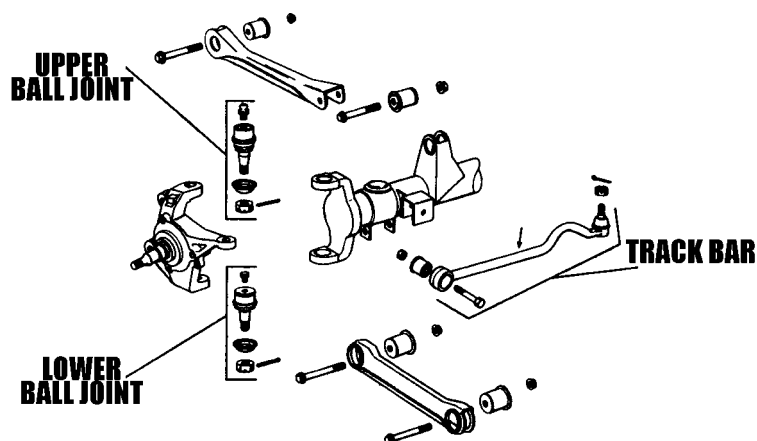

JEEP ZJ MODELS

Rear Wheel			Bearing	Seal
96-96	Dana 35		JE07012	JE07080
		Repair Bearing	JE07106	
94-96	Dana 44-1HD	Inner	JE07083	JE07080
		Outer		JE07010

Front Differential			Bearing	Seal
93-96	Dana 30AF		(2) JE07057	
		Kit	JE07104	

Front Pinion			Bearing	Seal
93-96	Dana 30AF	Inner	JE07093	
		Outer	JE07058	JE07014

Rear Differential			Bearing	Seal
93-96	Dana 35C		(2) JE07057	
		Kit	JE07105	
93-96	Dana 44-1HD		(2) JE07065	
		Kit	JE07101	

Rear Pinion			Bearing	Seal
93-95	Dana 35C	Inner	JE07092	
		Outer	JE07099	JE07053
93-96	Dana 44-1HD	Inner	JE07070	
		Outer	JE07058	JE07014

Automatic Transmission			Bearing	Seal
93-96	A904/30RH	Front Pump		JE07072
		Extension Housing		JE07005

Steering & Suspension

Suspension kits			Part No.
93-94	2WD	Upper Ball Joint	JE08038
93-94	2WD	Lower Ball Joint	JE08041
93-94	2WD	Track Bar	JE08008