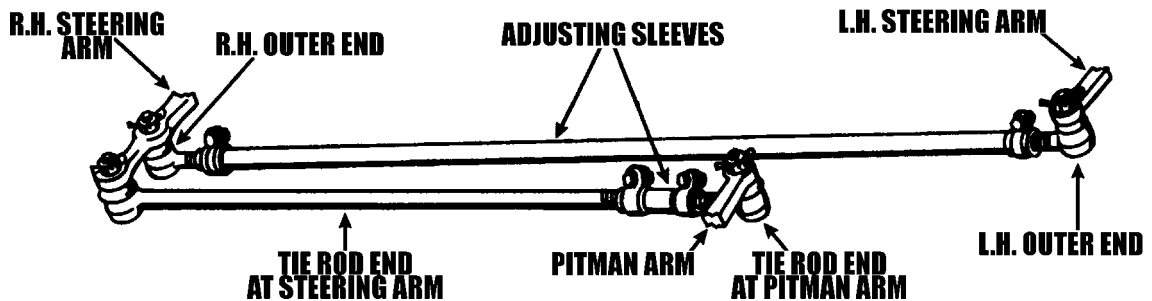

Steering Linkage

	T.R.E. At Steering Arm	Adjusting Sleeve	T.R.E At Pitman Arm	R.H. Outer End	Adjusting Sleeve	L.H. Outer End
82-86 CJ-5	JE08016	JE08020	JE08019	JE08035	JE08018	JE08019
82-86 CJ-7 & CJ-8	JE08005	JE08020	JE08019	JE08035	JE08006	JE08019
74-81 ALL	JE08016	JE08020	JE08019	JE08035	JE08018	JE08019