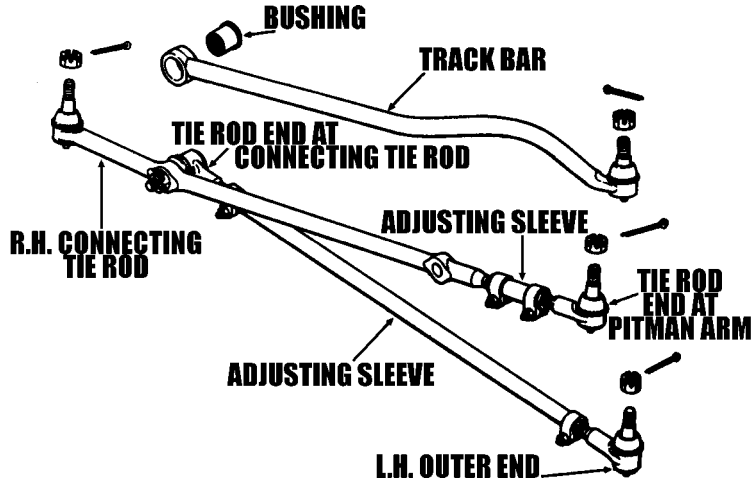

Steering Dampers

92-93 4WD All exc. Wagoneer
84-91 4WD ALL

Extra Heavy Duty
Cylinder Bellows

Heavy Duty
Cylinder

JE08044 JE08050 JE08049
JE08044 JE08050 JE08049

Steering Linkage

	R.H Connecting Tie Rod	Adjusting Sleeve	T.R.E At Pitman Arm	T.R.E. At Connecting Tie Rod	Adjusting Sleeve	L.H. Outer End
93-94 4WD Cherokee & P.U.	JE08011	JE08021	JE08031	JE08030	JE08012	JE08029
91-92 4WD Cherokee & P.U. exc. RHD	JE08011	JE08021	JE08031	JE08030	JE08012	JE08029
84-90 4WD ALL	JE08002	JE08022	JE08026	JE08024	JE08001	JE08023