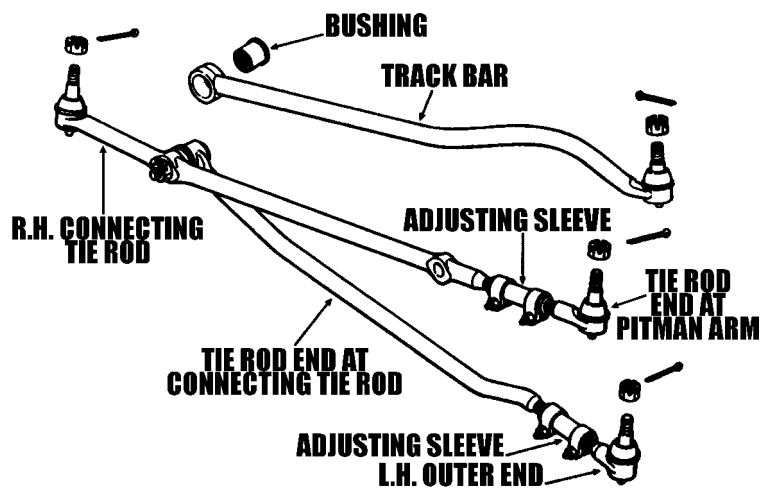

Steering Linkage		R.H. Connecting Tie Rod	Adjusting Sleeve	T.R.E. At Pitman Arm	T.R.E. At Connecting Tie Rod	Adjusting Sleeve	L.H. Outer End
93-94	4WD w/4.0L L6 Engine			JE08031	JE08030		JE08029
93-94	4WD w/5.2L V8 Engine		JE08021	JE08031		JE08021	JE08031