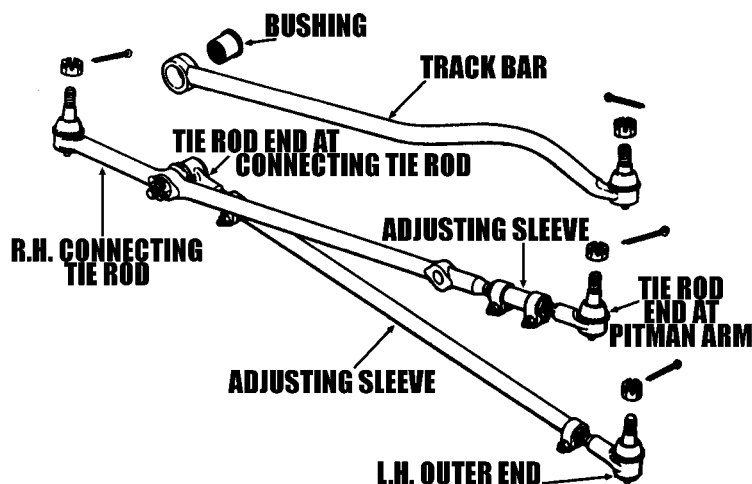

JEEP XJ MODELS

91-94	2WD	Track Bar exc. RHD	JE08008
84-90	2WD	Track Bar	JE08007
84-92	2WD	Track Bar Bushing Kit	JE08040
84-93	2WD	Lower Arm Bushing Kit	(2 kits required per truck) JE08037

Steering Dampers

		Extra Heavy Duty Cylinder	Bellows	Heavy Duty Cylinder
92-93	2WD All exc. Wagoneer	JE08044	JE08050	JE08049
84-91	2WD ALL	JE08044	JE08050	JE08049

Steering Linkage

	R.H. Connecting Tie Rod	Adjusting Sleeve	T.R.E. At Pitman Arm	T.R.E. At Connecting Tie Rod	Adjusting Sleeve	L.H. Outer End	
93-94	2WD Cherokee & P.U.	JE08011	JE08021	JE08031	JE08030	JE08012	JE08029
91-92	2WD Cherokee & P.U. exc. RHD	JE08011	JE08021	JE08031	JE08030	JE08012	JE08029
84-90	2WD ALL	JE08002	JE08022	JE08026	JE08024	JE08001	JE08023