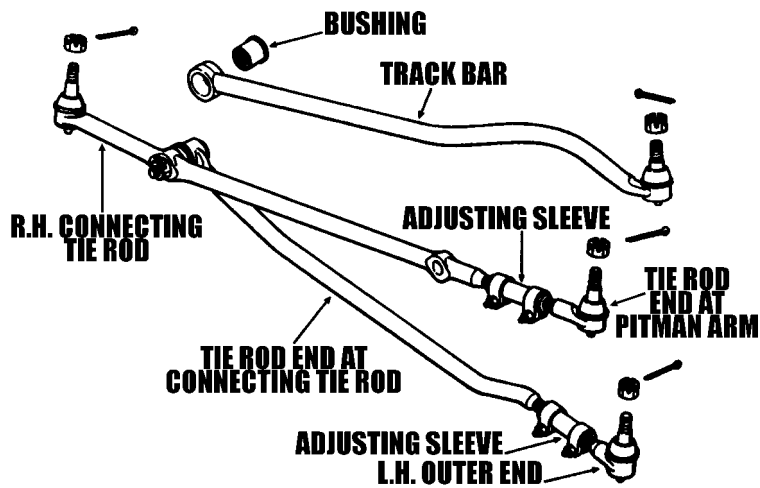

## Steering Linkage

	R.H. Connecting Tie Rod	Adjusting Sleeve	T.R.E At Pitman Arm	T.R.E. At Connecting Tie Rod	Adjusting Sleeve	L.H. Outer End
93-94 2WD w/4.0L L6 Engine			JE08031	JE08030		JE08029