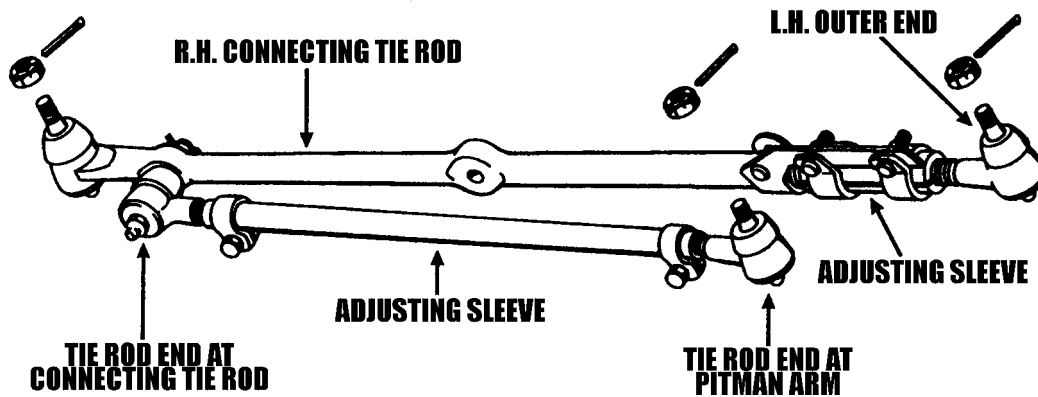

Steering Linkage		T.R.E. At Connecting Tie Rod	Adjusting Sleeve	T.R.E At Pitman Arm	R.H. Connecting Tie Rod	Adjusting Sleeve	L.H. Outer End
91-94	ALL	JE08030	JE08009	JE08029	JE08010	JE08028	JE08031
87-90	ALL	JE08024	JE08004	JE08023	JE08003	JE08028	JE08027