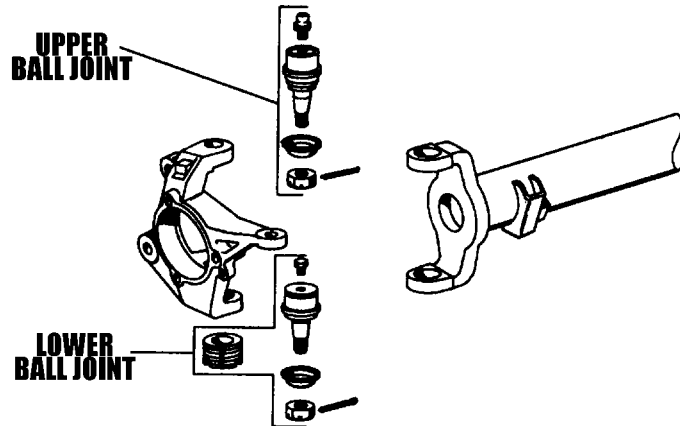

Steering & Suspension

Suspension kits			Part No.
87-94	ALL	Upper Ball Joint	JE08038
90-94	ALL	Lower Ball Joint	JE08041
87-89	ALL	Lower Ball Joint	JE08039

Steering Dampers	Extra Heavy Duty	
	Cylinder	Bellows
87-94 ALL	JE08044	JE08050