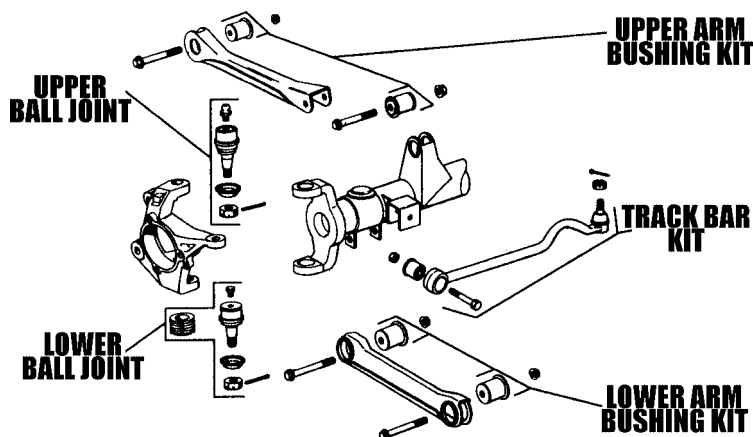

Suspension kits

	Part No.	
84-94	4WD Upper Ball Joint	JE08038
90-94	4WD Lower Ball Joint	JE08041
84-89	4WD Lower Ball Joint	JE08039
84-86	4WD Upper Arm Bushing Kit	(2 kits required per truck) JE08036
91-94	4WD Track Bar exc. RHD	JE08008
84-90	4WD Track Bar	JE08007
84-92	4WD Track Bar Bushing Kit	JE08040
84-93	4WD Lower Arm Bushing Kit	(2 kits required per truck) JE08037