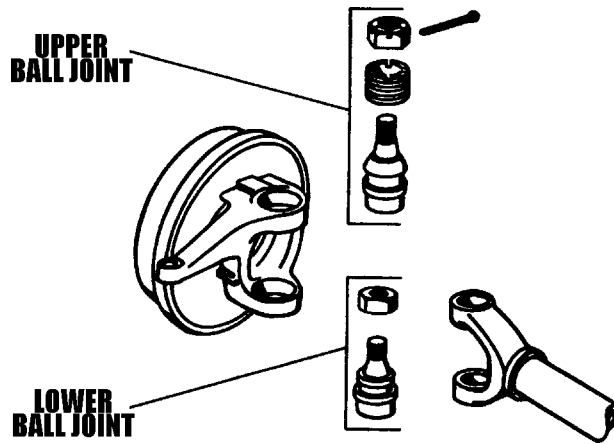

Steering & Suspension

Suspension kits

	Part No.
72-86 ALL Upper Ball Joint	JE07095
72-86 ALL Lower Ball Joint	JE07096

Steering Dampers

	Extra Heavy Duty			Heavy Duty		
	Kit	Cylinder	Bellows	Kit	Cylinder	Bellows
74-86 ALL w/OEM Damper					JE08048	
41-86 ALL w/o OEM Damper	JE08053		JE08050	JE08045	JE08047	JE08050