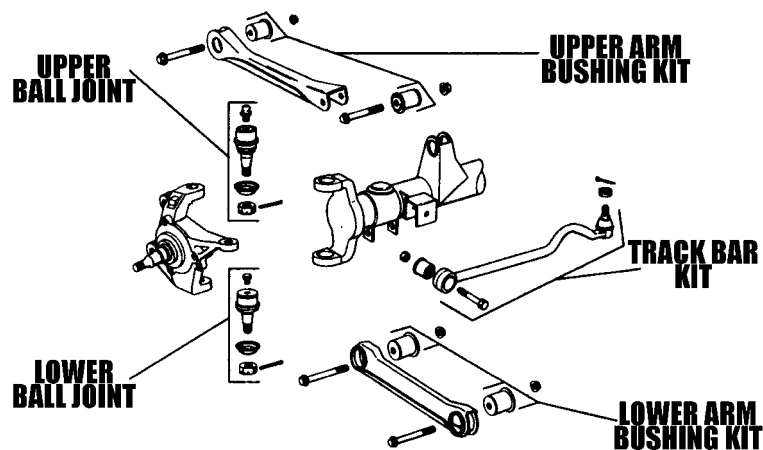

JEEP XJ MODELS

89-90	4.0L	Aisin AX15	Hydraulic Release Bearing	JE07049
87-89	4.0L	Peugeot BA10/5	Hydraulic Release Bearing	JE07044
86-88	4.2L			JE07036

Automatic Transmission				Bearing	Seal
84-96		A904/30RH	Front Pump		JE07021
84-96		A904/30RH	Extension Housing		JE07005

Manual Transmission 4-speed				Bearing	Seal
84-93	2WD	Aisin AX4	Input Shaft		JE07003
			Output Shaft	JE07001	JE07052
91-93	4WD	Aisin AX4	Input Shaft		JE07003
			Output Shaft	JE07001	JE07002
84-86		Warner T4	Input Shaft		JE07087
			Output Shaft	23 Spline	JE07066
			Output Shaft	26 Spline	JE07066

Manual Transmission 5-speed				Bearing	Seal
90-96	2WD	Aisin AX15	Input Shaft		JE07020
			Output Shaft		JE07052
			Output Shaft		JE07002
84-96	4WD	Aisin AX5	Input Shaft		JE07003
			Output Shaft	JE07001	JE07052
			Output Shaft	JE07001	JE07002
87-90		Peugeot BA10/5	Input Shaft		JE07051
84-86		Warner T5	Input Shaft		JE07087
			Output Shaft	23 Spline	JE07066
			Output Shaft	26 Spline	JE07066

Steering & Suspension

Suspension kits				
84-94	2WD	Upper Ball Joint		JE08038
90-94	2WD	Lower Ball Joint		JE08041
84-89	2WD	Lower Ball Joint		JE08039
84-86	2WD	Upper Arm Bushing Kit	(2 kits required per truck)	JE08036