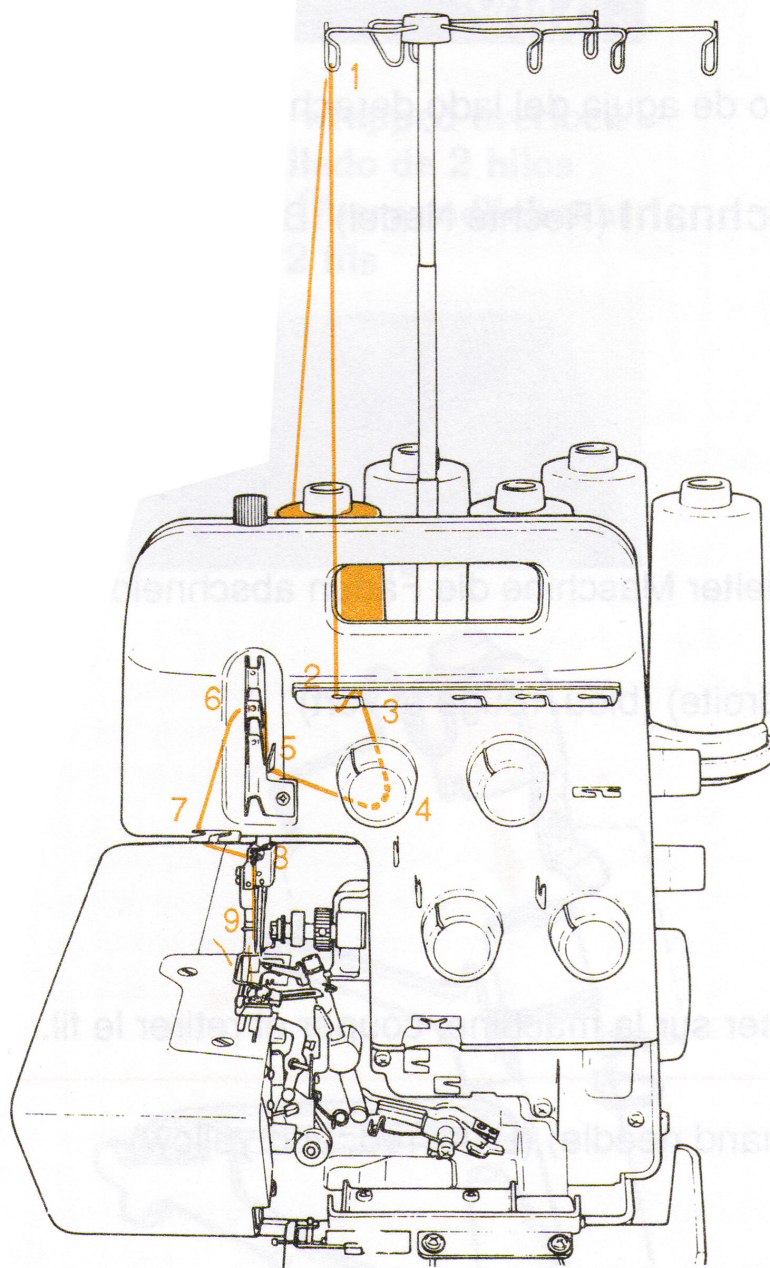

# MO-600 Lower Loper

# MO-600 Right Needle

# MO-600 Left Needle

# MO-654 Chain Stitch Needle