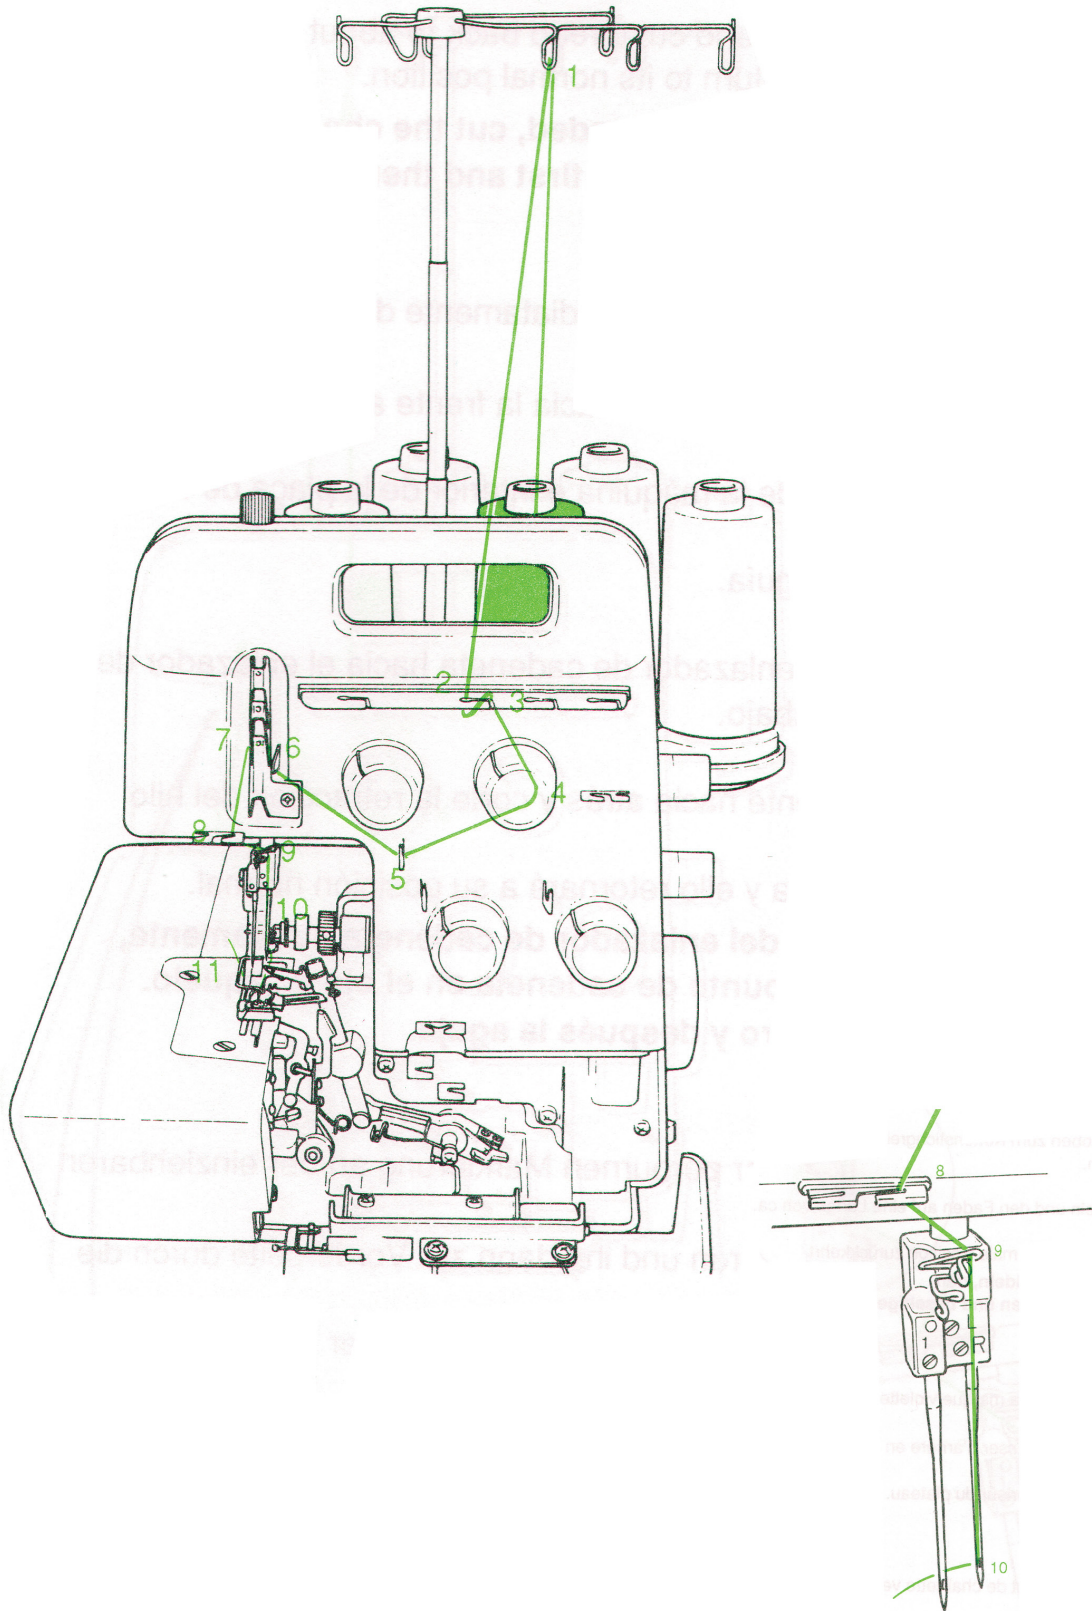

# MO-600 Lower Loper

# MO-600 Right Needle

# MO-600 Left Needle

# MO-654 Chain Stitch Looper