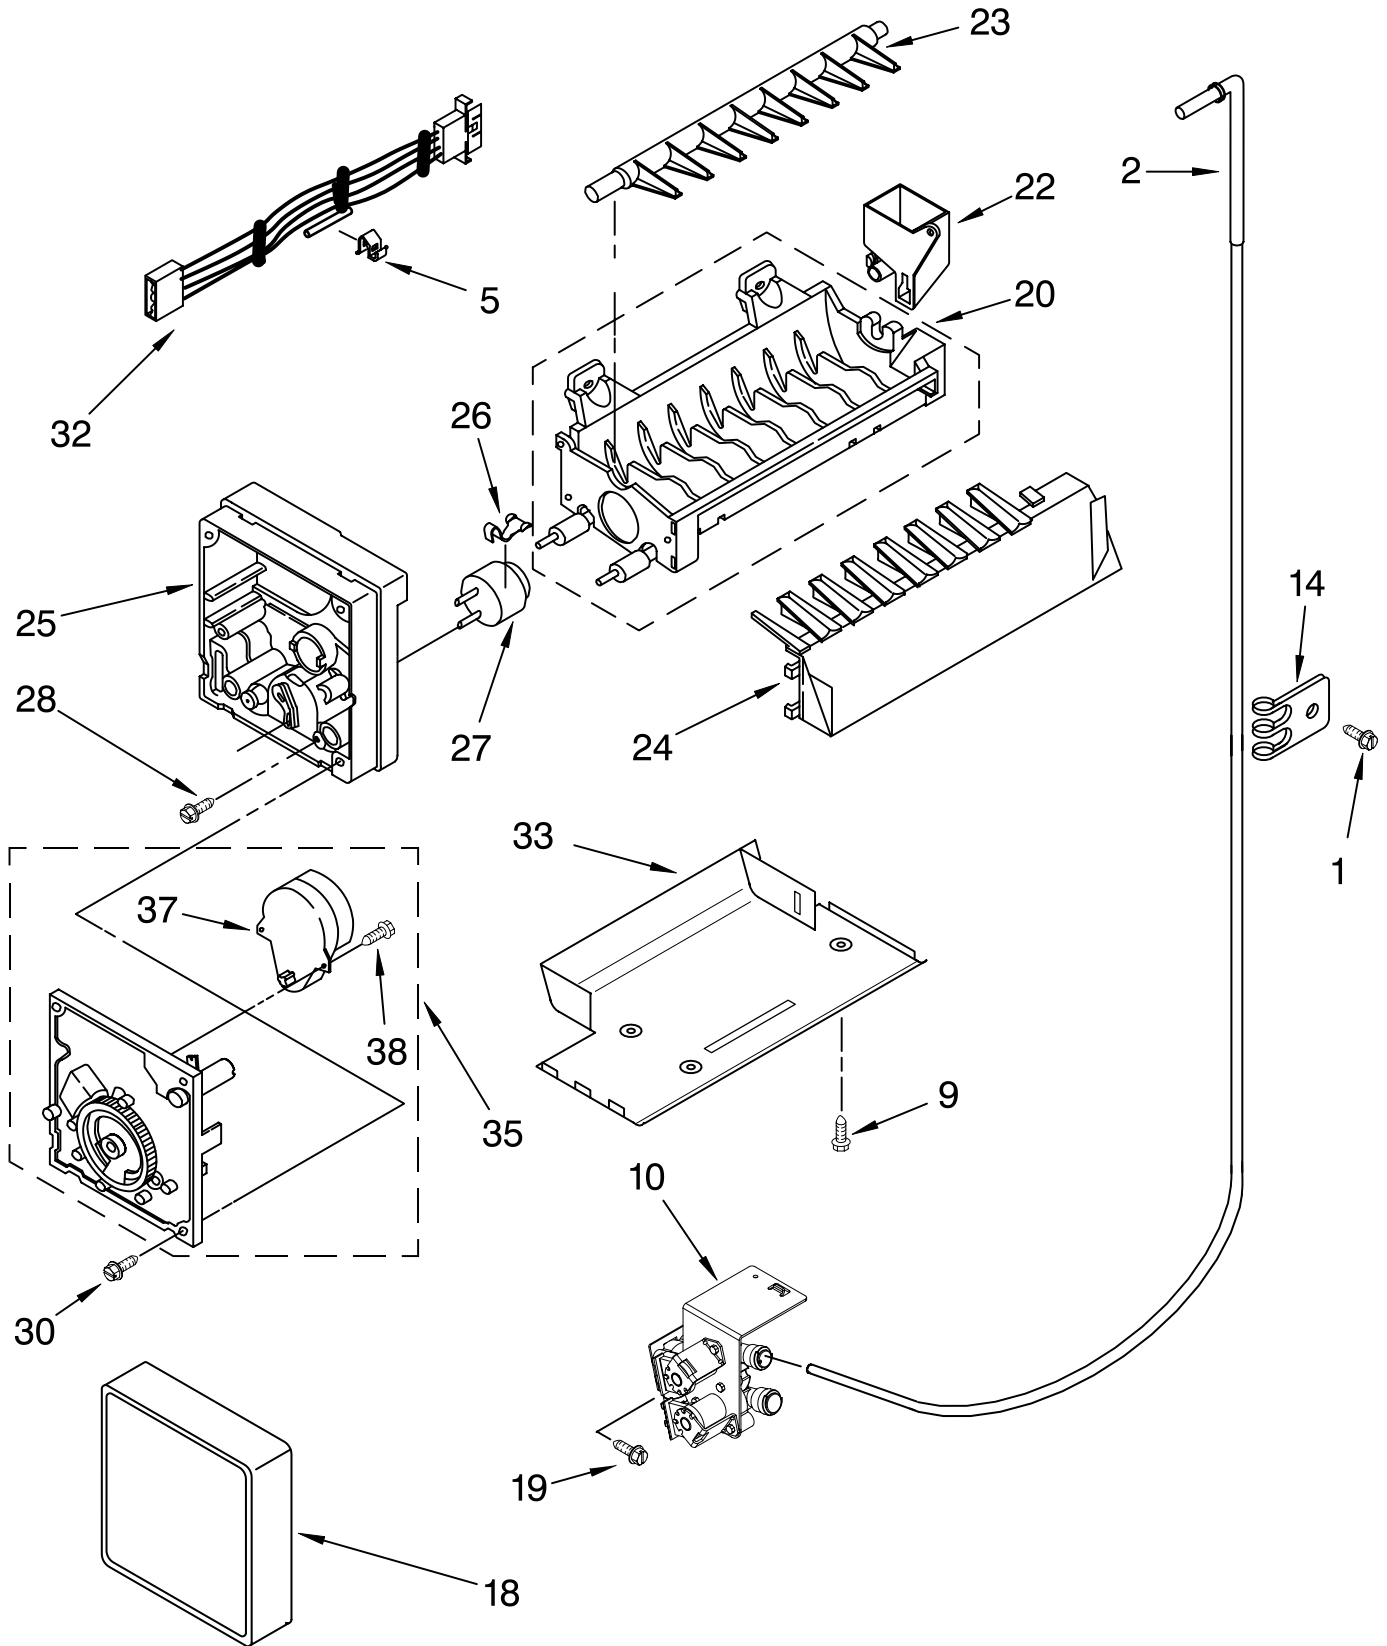

ICEMAKER PARTS

For Models: KSCS23INWH00, KSCS23INBT00, KSCS23INBL00, KSCS23INSS00, KSCS23INMS00
(White) (Biscuit) (Black) (Stainless Steel)(Monochromatic Stainless)

FOR ORDERING INFORMATION REFER TO PARTS PRICE LIST

ICEMAKER PARTS

For Models: KSCS23INWH00, KSCS23INBT00, KSCS23INBL00, KSCS23INSS00, KSCS23INMS00
(White) (Biscuit) (Black) (Stainless Steel)(Monochromatic Stainless)

Illus. No.	Part No.	DESCRIPTION
1	489084	Screw
2	2256096	Fitting, Water Tube
5	628379	Clip, Fuse
9	489478	Screw
10	2315533	Water Valve Asm
14	2208136	Tube Clip
18	2174358	Cover
19	488649	Screw
20	628228	Mold & Heater Assembly (Also Order 542638
22	628356	Cup, Water Fill
23	627843	Ejector
24	2198598	Ice Striper
25	2194712	Support
26	2315522	Retainer, Thermostat
27	627985	Thermostat (Also Order 542369 Cement Alumilastic)
28	8533917	Screw
30	489276	Screw
32	2187467	Harness, Wiring
33	2303583	Bracket, Icemaker Mounting
35	626678	Module Assembly (Includes Items 37 & 38)
37	626676	Motor
38	489136	Screw
100	2198597	Icemaker Assembly

FOR ORDERING INFORMATION REFER TO PARTS PRICE LIST