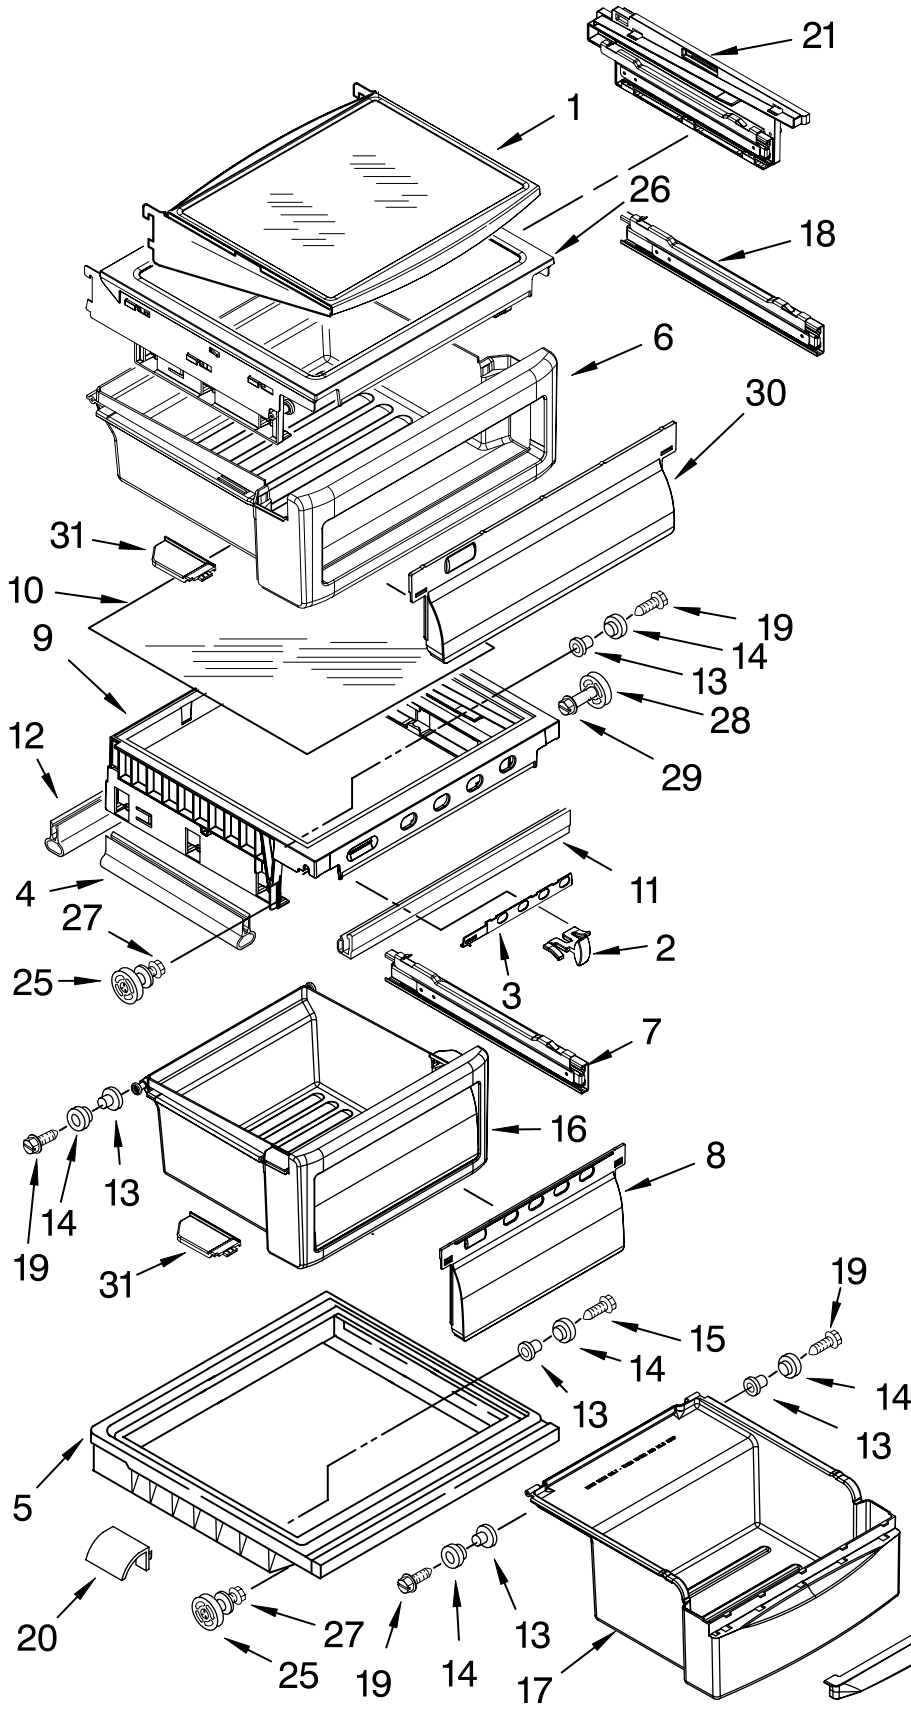

REFRIGERATOR SHELF PARTS

For Models: KSCS23INWH00, KSCS23INBT00, KSCS23INBL00, KSCS23INSS00, KSCS23INMS00
(White) (Biscuit) (Black) (Stainless Steel)(Monochromatic Stainless)

Illus. No.	Part No.	DESCRIPTION
1	2224061	Shelf Assembly, Cantilever (2)
2	2301025	Button, Humidity
3	2301026	Slide, Humidity
4	2301117	Gasket, Side (2)
5	2223525	Cover, Meat Pan (Includes Items 13, 14, 15 & 20)
6	2301023	Snack Pan (Includes 30 & 31)
7		Glide Assembly, Crisper Pan
	2301548	Right Side
	2301549	Left Side
8	2301001	Window, Crisper Pan
9	2301567	Cover, Crisper (Includes 2, 3, 4, 11, 12, 13, 14 & 19)
10	2301027	Glass, Cover
11	2301116	Gasket (Front)
12	2301115	Gasket (Rear)
13	2174478	Eyelet, Roller
14	2188212	Roller
15	489211	Screw
16	2301031	Crisper Pan (Includes 8, 13, 14, 19 & 31)
17	2223790	Meat Pan (Includes 13, 14, 19 & 22)
18		Glide Assembly, Snack Pan
	2301550	Right Side
	2301551	Left Side
19	489261	Screw
20	2223487	Deflector
21		Support Assembly
	2301569	Right Side
	2301570	Left Side
22	2203031	Handle
25	2196485	Stud Assembly
26	2301566	Shelf, Snack Pan
27	3400894	Screw
28	2196483	Stud Assembly
29	8281158	Screw
30	2301006	Window, Snack Pan
31		Cap, Snack Pan
	2301016	Right Side
	2301017	Left Side

FOR ORDERING INFORMATION REFER TO PARTS PRICE LIST