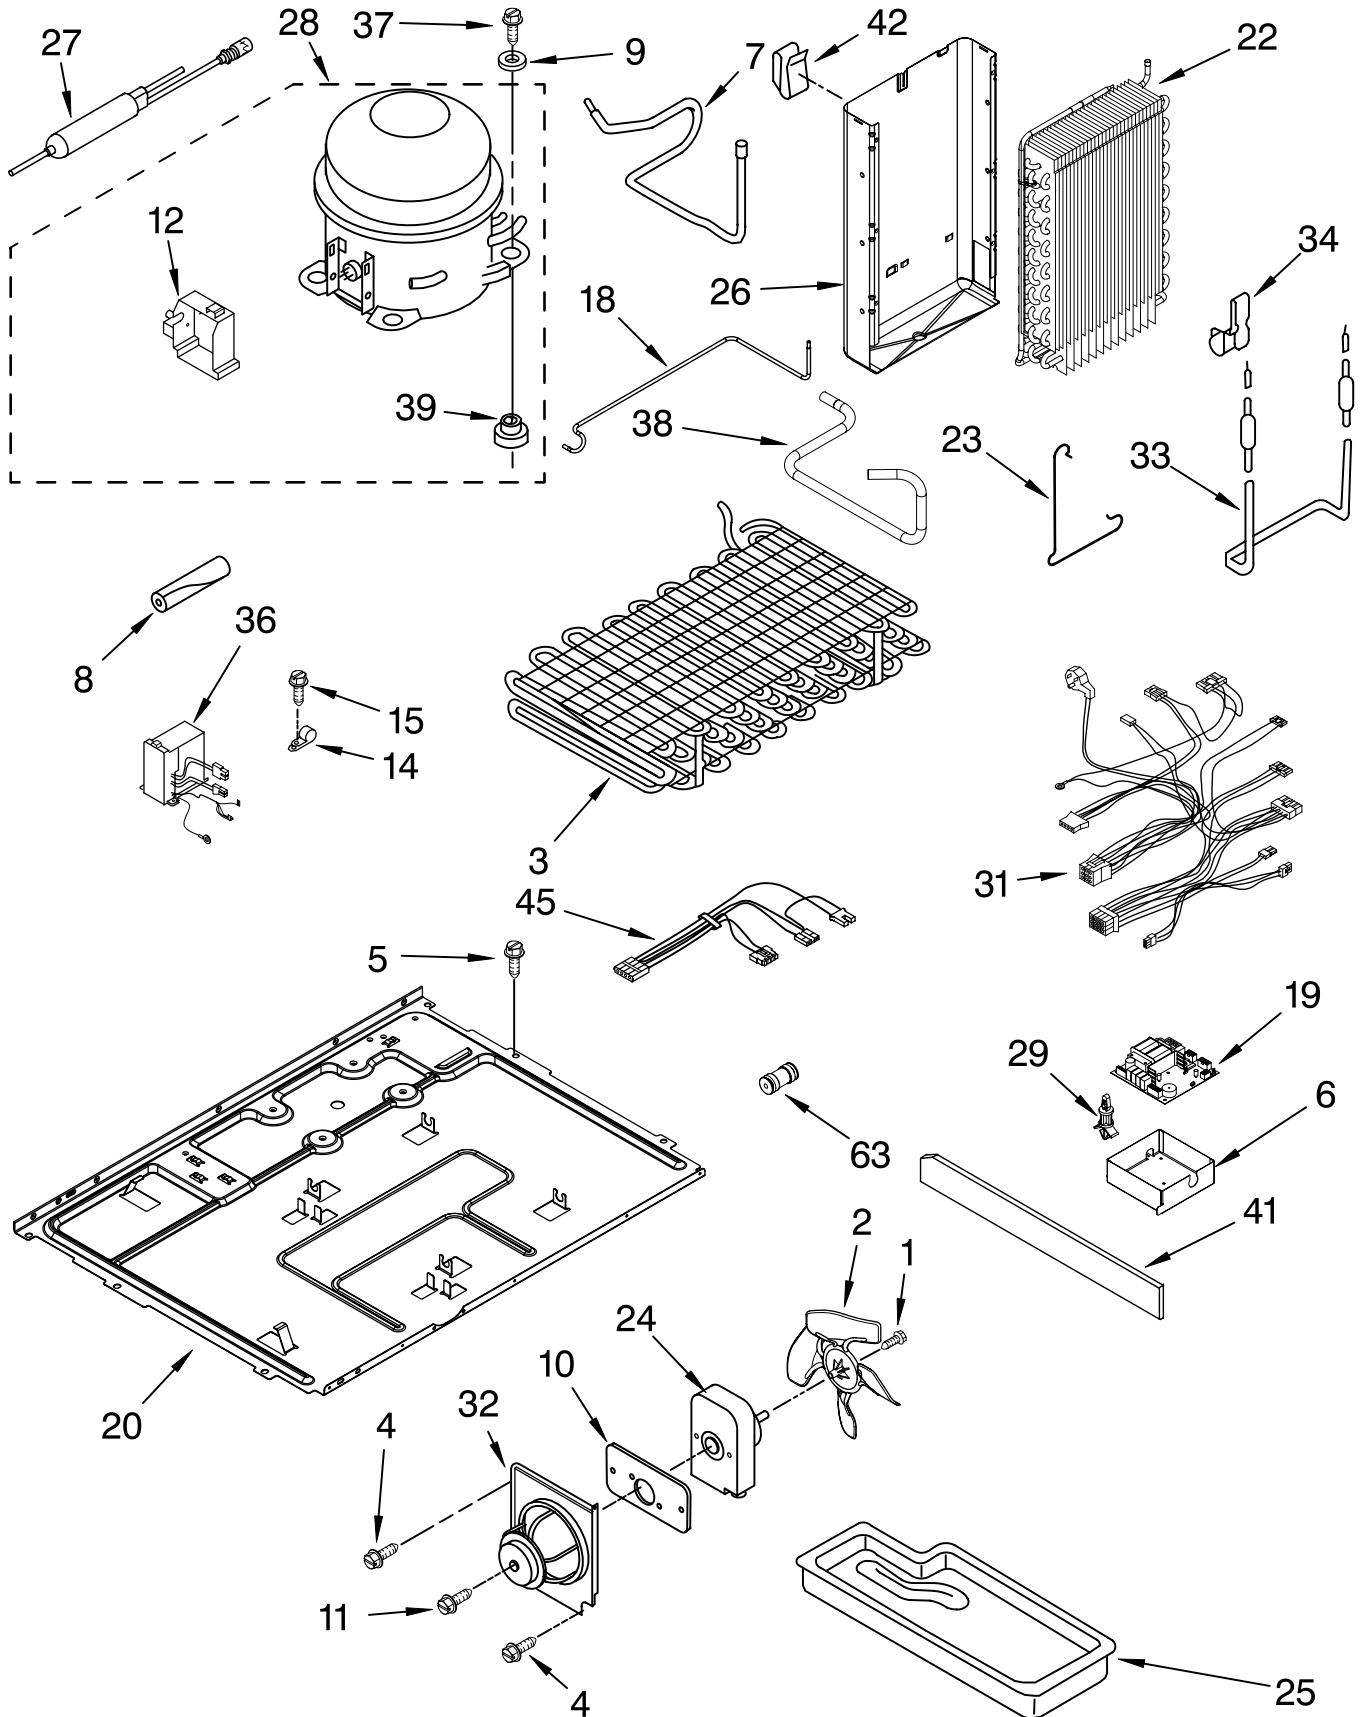

UNIT PARTS

For Models: KSCS23INWH00, KSCS23INBT00, KSCS23INBL00, KSCS23INSS00, KSCS23INMS00
(White) (Biscuit) (Black) (Stainless Steel)(Monochromatic Stainless)

FOR ORDERING INFORMATION REFER TO PARTS PRICE LIST

UNIT PARTS

For Models: KSCS23INWH00, KSCS23INBT00, KSCS23INBL00, KSCS23INSS00, KSCS23INMS00
(White) (Biscuit) (Black) (Stainless Steel)(Monochromatic Stainless)

Illus. No.	Part No.	DESCRIPTION	Illus. No.	Part No.	DESCRIPTION	Illus. No.	Part No.	DESCRIPTION
1	777070	Screw	26	2224022	Heat Shield	Following Parts Not Illustrated and Optional Parts Not Included		
2	2225834	Fan, Blade	27	2319825	Drier			
3	2223315	Condenser Assembly	28	2223801	Compressor (Includes Items 12 & 39)		978025	Valve, Access (1/4")
4	8281197	Screw	29	2223800	Spacer (5)		978026	Valve, Access (5/16")
5	3400524	Screw (6)	31	2187849	Harness, Main Control		978027	Valve, Access (3/8")
6	2223703	Housing, Control Board	32	2224024	Fan, Motor Bracket		978028	Valve, Access (1/2")
7	2223351	Tube Suction	33	2210737	Heater, Defrost		978029	Valve, Access (5/8")
8	2161302	Sleeve	34	2304287	Clip		978030	Valve, Access (3/4")
9	W10000040	Washer	36	2304098	Inverter Box		876764	Valve, Access (3/16")
10	2301979	Plate, Mounting	37	489387	Screw	REFRIGERANT CHARGE 6.00 oz. (R-134A)		
11	8281196	Screw	38	2223352	Tube, Discharge Grommet (4)			
12	2215676	Cover, Terminal	39	2183042	Production Service			
14	2185788	Clamp, Cable	41	2223394	Extension, Air Baffle			
15	488649	Screw	42	2155547	Clip, Heat Shield			
18	2223353	Tube, Condenser to Heat Loop	45	2187737	Unit Harness			
19	2307028	Electronic Control	63	2209709	Connector, Water Tube			
20	2306932	Baseplate						
22	2188823	Evaporator						
23	2161324	Clamp						
24	2188729	Fan, Motor						
25	2223398	Tray, Evaporator						

FOR ORDERING INFORMATION REFER TO PARTS PRICE LIST