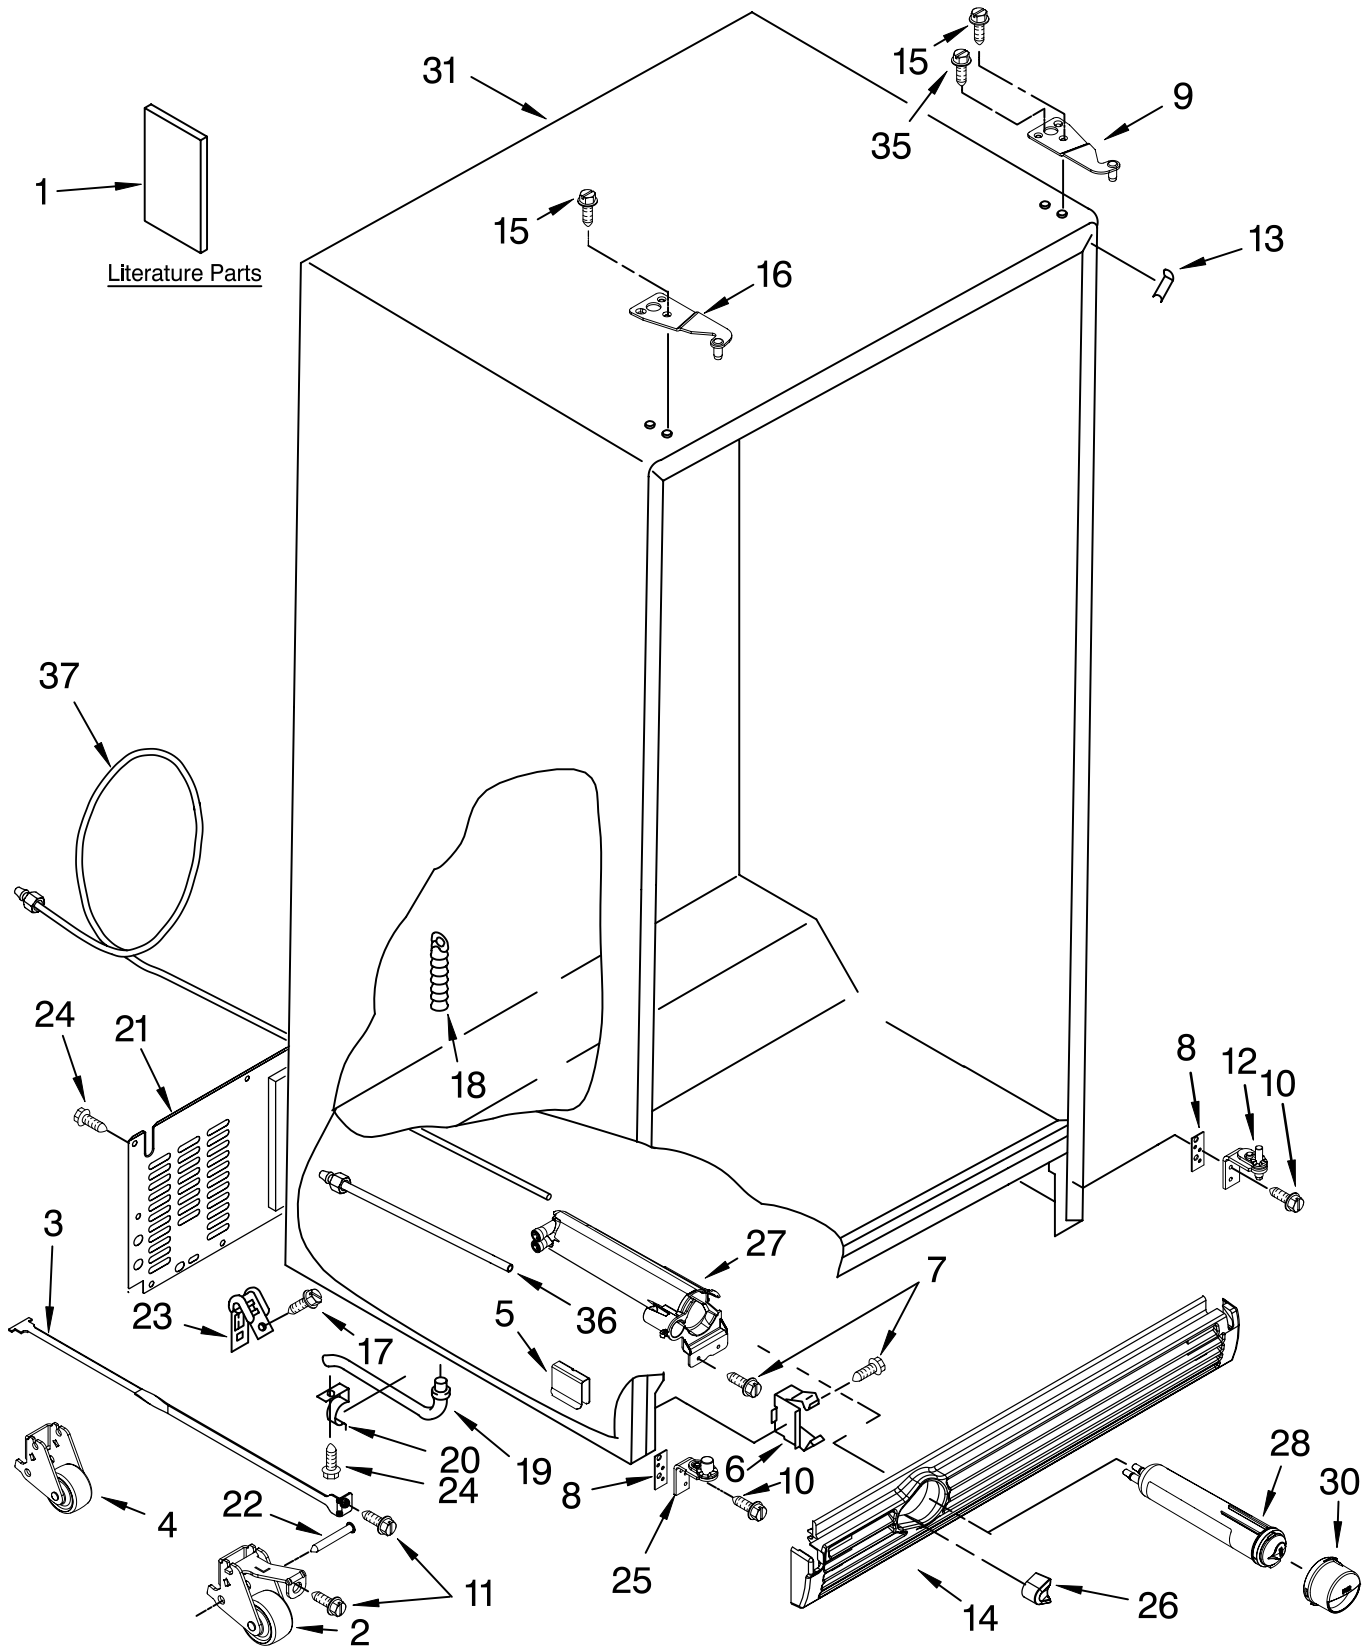

For Models: KSCS23INWH00, KSCS23INBT00, KSCS23INBL00, KSCS23INSS00, KSCS23INMS00
(White) (Biscuit) (Black) (Stainless Steel)(Monochromatic Stainless)

FOR ORDERING INFORMATION REFER TO PARTS PRICE LIST