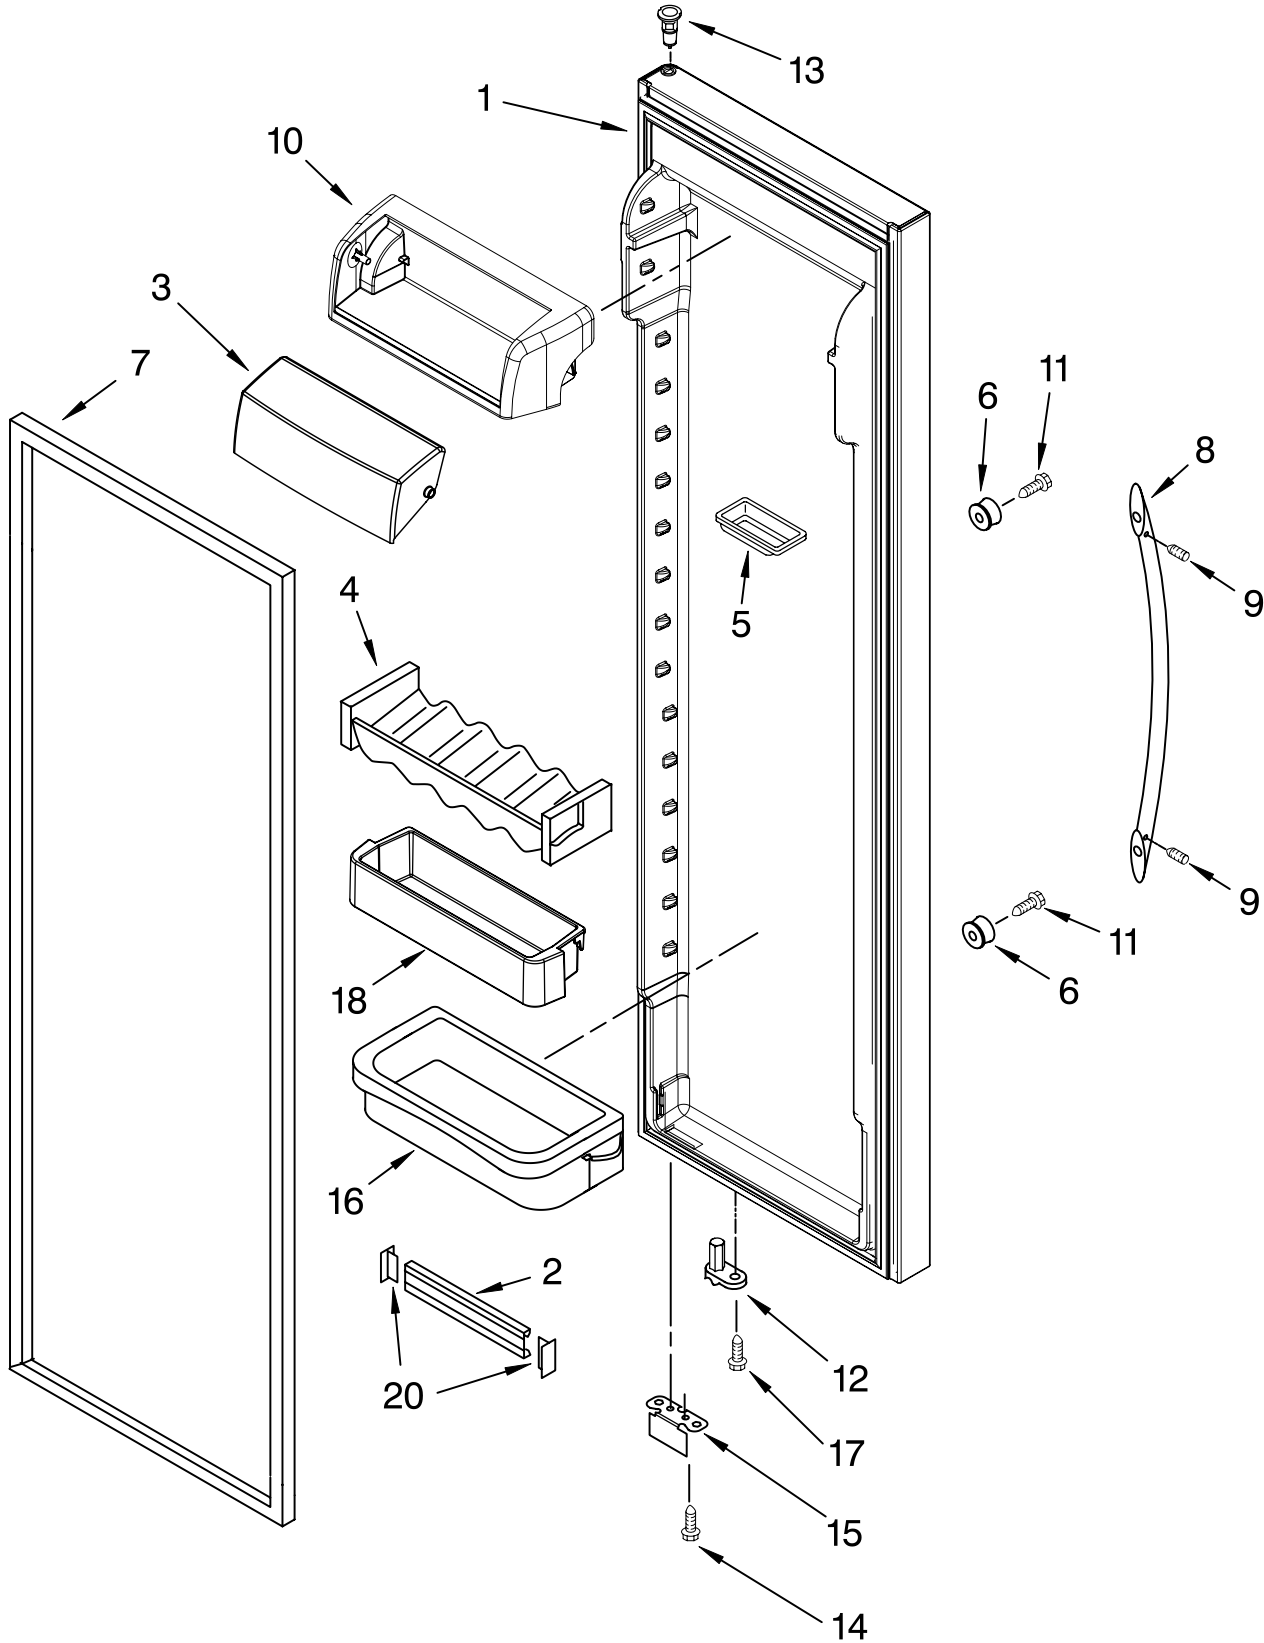

REFRIGERATOR DOOR PARTS

For Models: KSCS23INWH00, KSCS23INBT00, KSCS23INBL00, KSCS23INSS00, KSCS23INMS00
(White) (Biscuit) (Black) (Stainless Steel)(Monochromatic Stainless)

FOR ORDERING INFORMATION REFER TO PARTS PRICE LIST

REFRIGERATOR DOOR PARTS

For Models: KSCS23INWH00, KSCS23INBT00, KSCS23INBL00, KSCS23INSS00, KSCS23INMS00
(White) (Biscuit) (Black) (Stainless Steel)(Monochromatic Stainless)

Illus. No.	Part No.	DESCRIPTION
1		Refrigerator Door (Includes #7)
	2223960W	White
	2223960T	Biscuit
	2223960B	Black
	2223960S	Stainless Steel and Monochromatic Stainless
2	2203087K	Trim, Shelf
3	2255421	Dairy Door
4	2223883	Caddy, Can
5	2165792K	Butter Dish
6	2219698	Stud, Handle
7		Door Gasket, Magnetic
	2223841	Mist Beige
	2223911	Black
8		Handle
	2304832W	White
	2304832T	Biscuit
	2304832B	Black
	2304832S	Stainless Steel
9		Screw
	W10010140	Chrome
	W10010150	Black
10	2223879	Dairy Compartment
11	488208	Screw
12	2182178	Door Closer, Upper Cam
13	2308050	Thimble, Top
14	489420	Screw
15		Bracket, Door Stop
	2306940	Chrome
	2306940B	Black
16	2223860	Door Bin (3)
17	3400012	Screw
18	2224173	Door Bin, Shallow
20	2156006K	Plug, Trim

FOR ORDERING INFORMATION REFER TO PARTS PRICE LIST