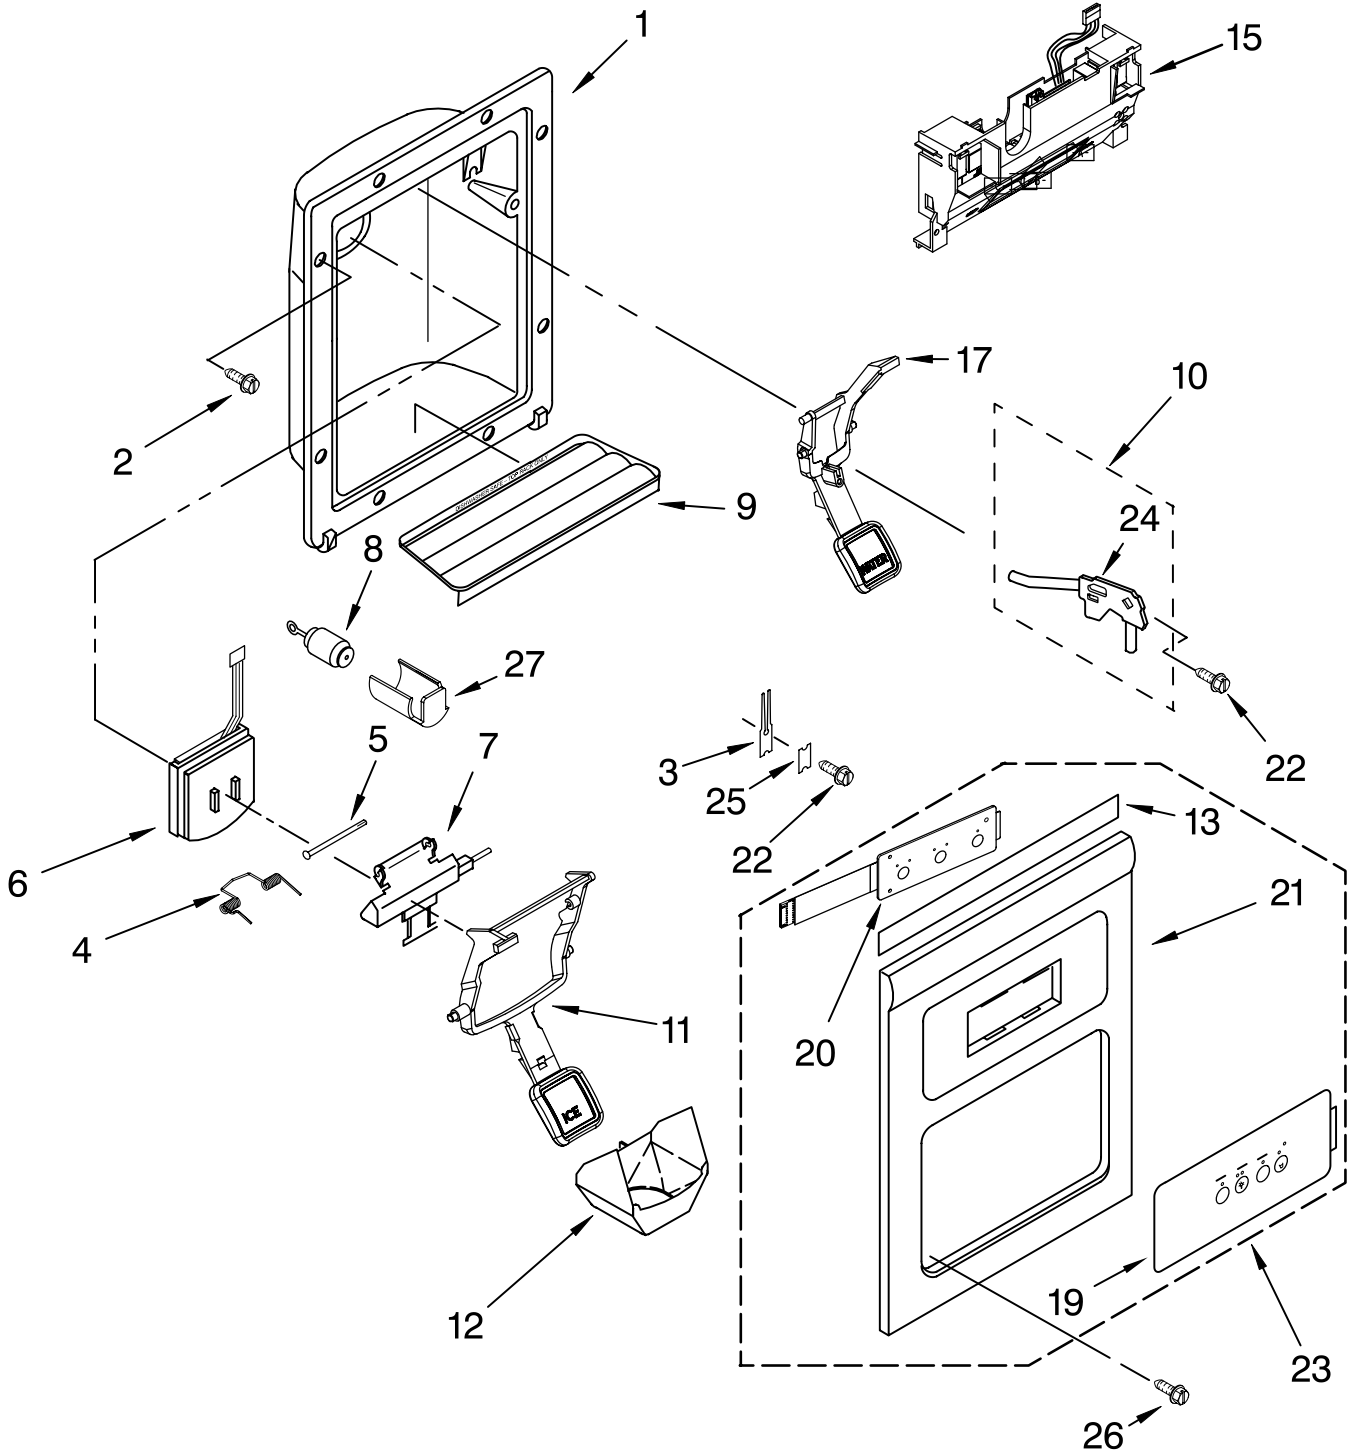

DISPENSER FRONT PARTS

For Models: KSCS23INWH00, KSCS23INBT00, KSCS23INBL00, KSCS23INSS00, KSCS23INMS00
(White) (Biscuit) (Black) (Stainless Steel)(Monochromatic Stainless)

FOR ORDERING INFORMATION REFER TO PARTS PRICE LIST

DISPENSER FRONT PARTS

For Models: KSCS23INWH00, KSCS23INBT00, KSCS23INBL00, KSCS23INSS00, KSCS23INMS00
(White) (Biscuit) (Black) (Stainless Steel)(Monochromatic Stainless)

Illus. No.	Part No.	DESCRIPTION
1		Housing, Dispenser (Not Serviced)
2	3196537	Screw
3	2194719	Retainer, Levers
4	2180209	Spring, Torsion
5	2196195	Pin
6	2180353	Door, Ice
7	2304355	Door Mechanism Assembly
8	2205686	Mechanism Delay
9		Grille, Overflow
	2206670W	White
	2206670T	Biscuit
	2206670B	Black
	2206670US	Universal Silver
10	2209718	Water Fitting Assembly (Includes Water Tube)
11		Lever, Ice Dispenser
	2259396W	White
	2259396T	Biscuit
	2259396SB	Black
	2259396AP	Apollo Gray
12	2180224	Guide, Ice
13	2305571	Gasket
15	2306937	Bracket, Control
17		Lever, Water Dispenser
	2259395W	White
	2259395T	Biscuit
	2259395SB	Black
	2259395AP	Apollo Gray
19		Overlay, Front Cover (Not Available, Order #23)
20		LED Display (Not Available, Order #23)
21		Front Cover, Housing (Not Available, Order #23)
22	489000	Screw
23		Front Cover Assembly (Includes Items 13, 19, 20 & 21)
	2224064W	White
	2224064T	Biscuit
	2224064B	Black
	2224064US	Universal Silver
24	2304673	Bracket, Dispenser
25	2195051	Strain Relief
26	3400065	Screw
27	2252127	Sleeve, Mechanism

FOR ORDERING INFORMATION REFER TO PARTS PRICE LIST