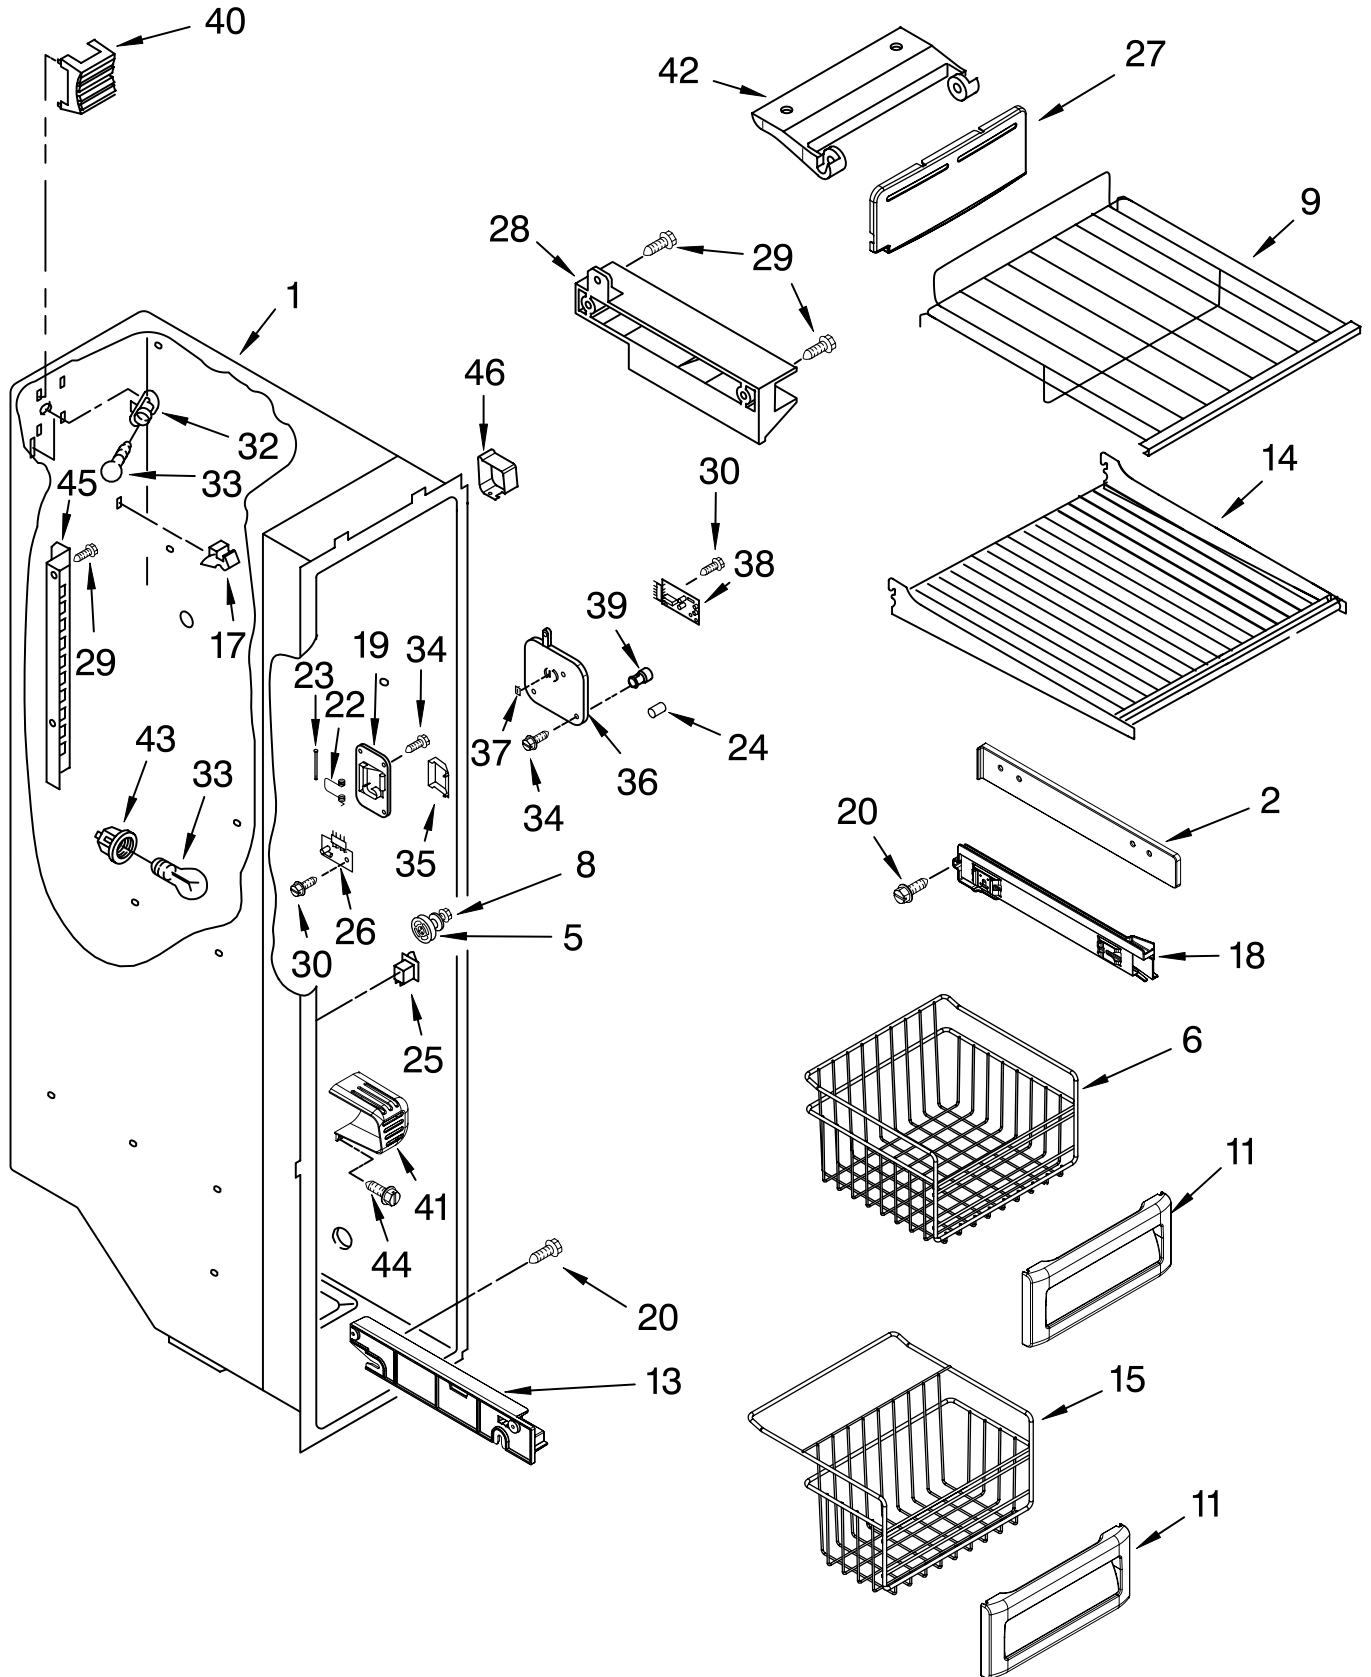

FREEZER LINER PARTS

For Models: KSCS23INWH00, KSCS23INBT00, KSCS23INBL00, KSCS23INSS00, KSCS23INMS00
(White) (Biscuit) (Black) (Stainless Steel)(Monochromatic Stainless)

FOR ORDERING INFORMATION REFER TO PARTS PRICE LIST

FREEZER LINER PARTS

For Models: KSCS23INWH00, KSCS23INBT00, KSCS23INBL00, KSCS23INSS00, KSCS23INMS00
(White) (Biscuit) (Black) (Stainless Steel)(Monochromatic Stainless)

Illus. No.	Part No.	DESCRIPTION
1		Liner (Not A Serviceable Part)
2	2223777	Spacer, Slide (2)
5	2196483	Stud Assembly
6	2223811	Basket, Deep (2)
8	8281158	Screw
9	2223500	Shelf Assembly, Cantilever (2)
11	2224053	Front, Basket
13		Shelf Track
	2223787	Right Side
	2223788	Left Side
14	2223681	Shelf, Fixed
15	2223812	Basket, Lower
17	842534	Clip, Air Duct
18		Glide Assembly, Basket (2)
	2301544	Right Side
	2301545	Left Side
19	2259487	Cover, Emitter
20	8534064	Screw
22	2198635	Spring
23	2198634	Pin
24	2198665	Tube, P.C. Board
25	1115373	Switch, Rocker Arm
26	2220398	P.C. Board Emitter
27	2224125	Cover, Ice Maker
28		Slide, Ice Maker Mounting
	2212321	Right Side
	2306900	Left Side
29	489478	Screw
30	489214	Screw
32	2162085	Light Socket
33	2255743	Light Bulb
34	8281185	Screw
35	2198633	Flipper
36	2255561	Cover, Receiver
37	2301340	Slide, Ice Maker Shut Off
38	2255114	P.C. Board, Receiver
39	2198643	Lens
40	2198589	Light Shield
41	2212340	Light Lens
42	2198641	Bracket, Ice Maker Cover
43	2155597	Socket, Light
44	3400893	Screw
45		Ladder
	2198609	Left Side
	2198610	Right Side
46	2303378	Shield, Wiring

FOR ORDERING INFORMATION REFER TO PARTS PRICE LIST