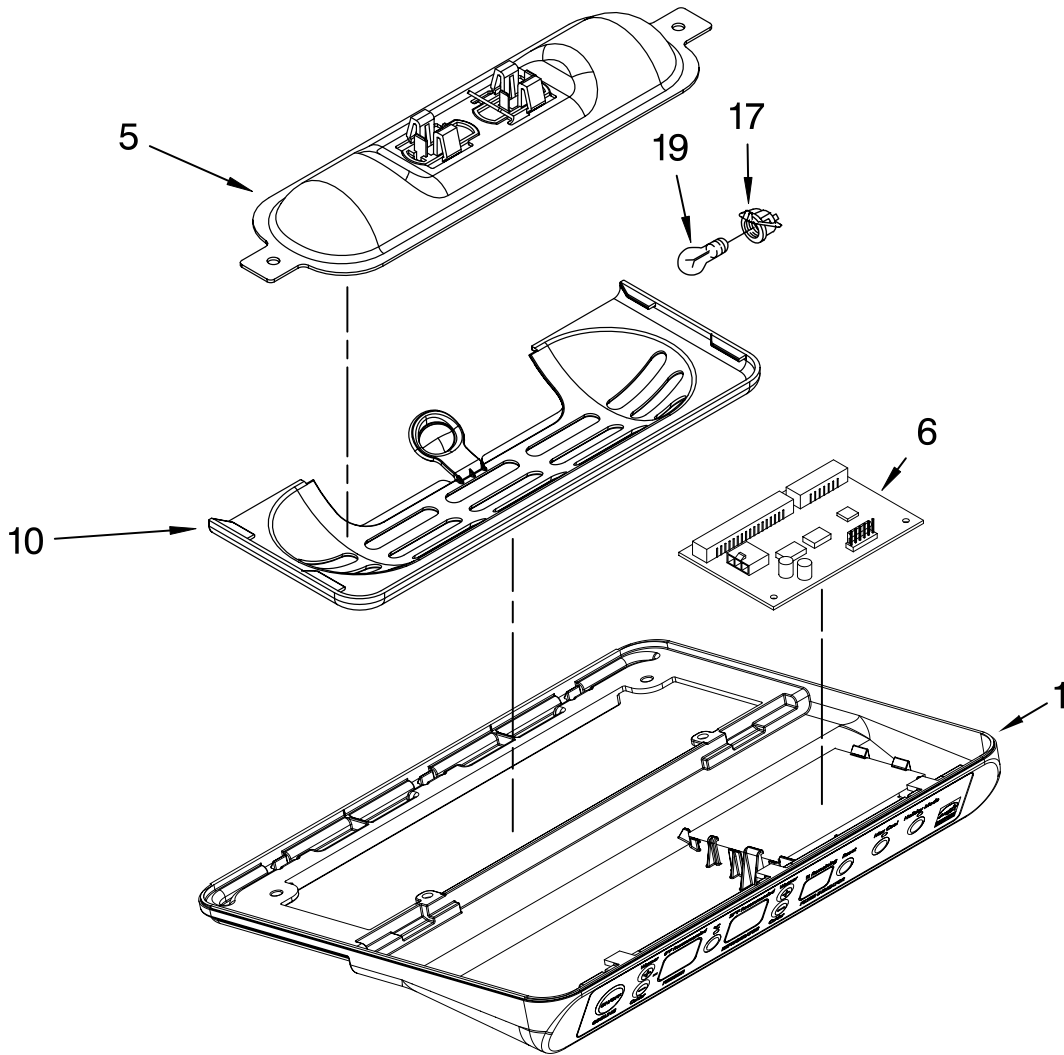

CONTROL PARTS

For Models: KSCS23INWH00, KSCS23INBT00, KSCS23INBL00, KSCS23INSS00, KSCS23INMS00
(White) (Biscuit) (Black) (Stainless Steel)(Monochromatic Stainless)

Illus. No.	Part No.	DESCRIPTION
1	2306989	Control Box (Includes #6)
5	2223882	Heat Shield Asm (Includes #17)
6	2307037	Control Board Asm
10	2223506	Light Lens, Control Box
17	2223857	Light Socket
19	2223678	Light Bulb

FOR ORDERING INFORMATION REFER TO PARTS PRICE LIST