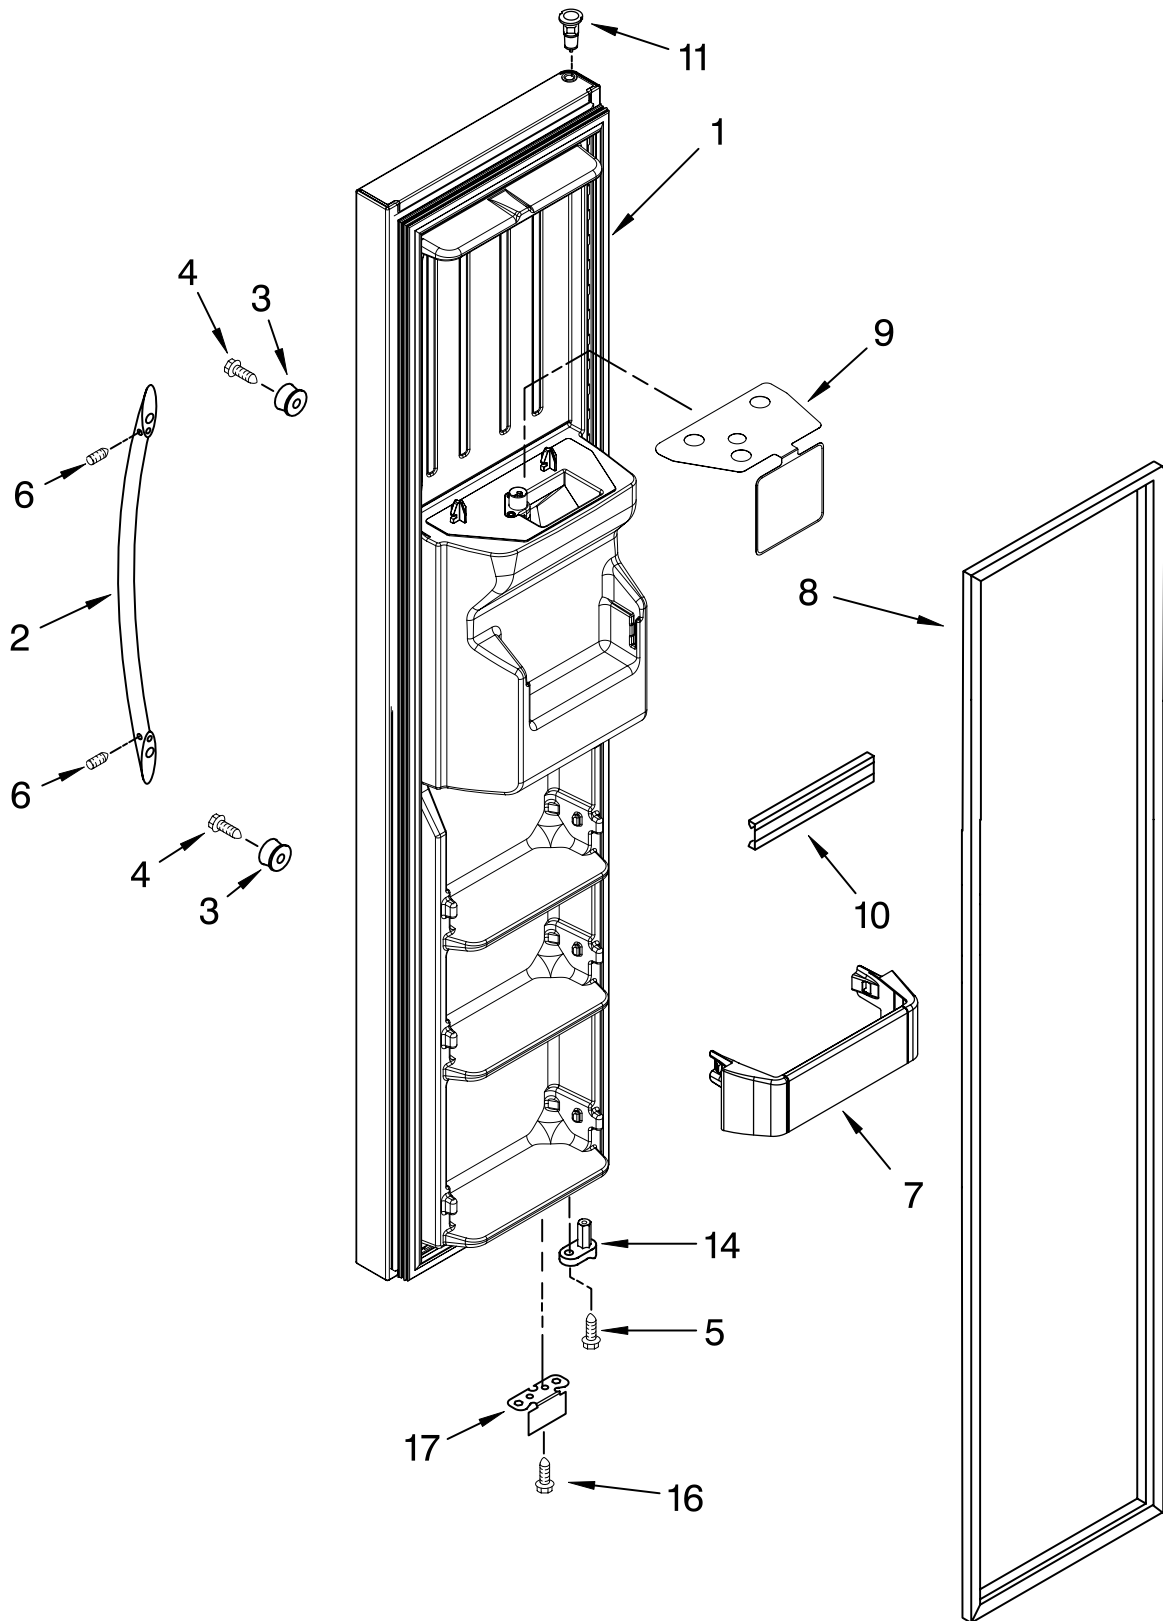

REFRIGERATOR DOOR PARTS

For Models: KSCS23INWH00, KSCS23INBT00, KSCS23INBL00, KSCS23INSS00, KSCS23INMS00
(White) (Biscuit) (Black) (Stainless Steel)(Monochromatic Stainless)

Illus. No.	Part No.	DESCRIPTION
1		Refrigerator Door (Includes #7)
	2223960W	White
	2223960T	Biscuit
	2223960B	Black
	2223960S	Stainless Steel and Monochromatic Stainless
2	2203087K	Trim, Shelf
3	2255421	Dairy Door
4	2223883	Caddy, Can
5	2165792K	Butter Dish
6	2219698	Stud, Handle
7		Door Gasket, Magnetic
	2223841	Mist Beige
	2223911	Black
8		Handle
	2304832W	White
	2304832T	Biscuit
	2304832B	Black
	2304832S	Stainless Steel
9		Screw
	W10010140	Chrome
	W10010150	Black
10	2223879	Dairy Compartment
11	488208	Screw
12	2182178	Door Closer, Upper Cam
13	2308050	Thimble, Top
14	489420	Screw
15		Bracket, Door Stop
	2306940	Chrome
	2306940B	Black
16	2223860	Door Bin (3)
17	3400012	Screw
18	2224173	Door Bin, Shallow
20	2156006K	Plug, Trim

FOR ORDERING INFORMATION REFER TO PARTS PRICE LIST

FREEZER DOOR PARTS

For Models: KSCS23INWH00, KSCS23INBT00, KSCS23INBL00, KSCS23INSS00, KSCS23INMS00
(White) (Biscuit) (Black) (Stainless Steel)(Monochromatic Stainless)

FOR ORDERING INFORMATION REFER TO PARTS PRICE LIST