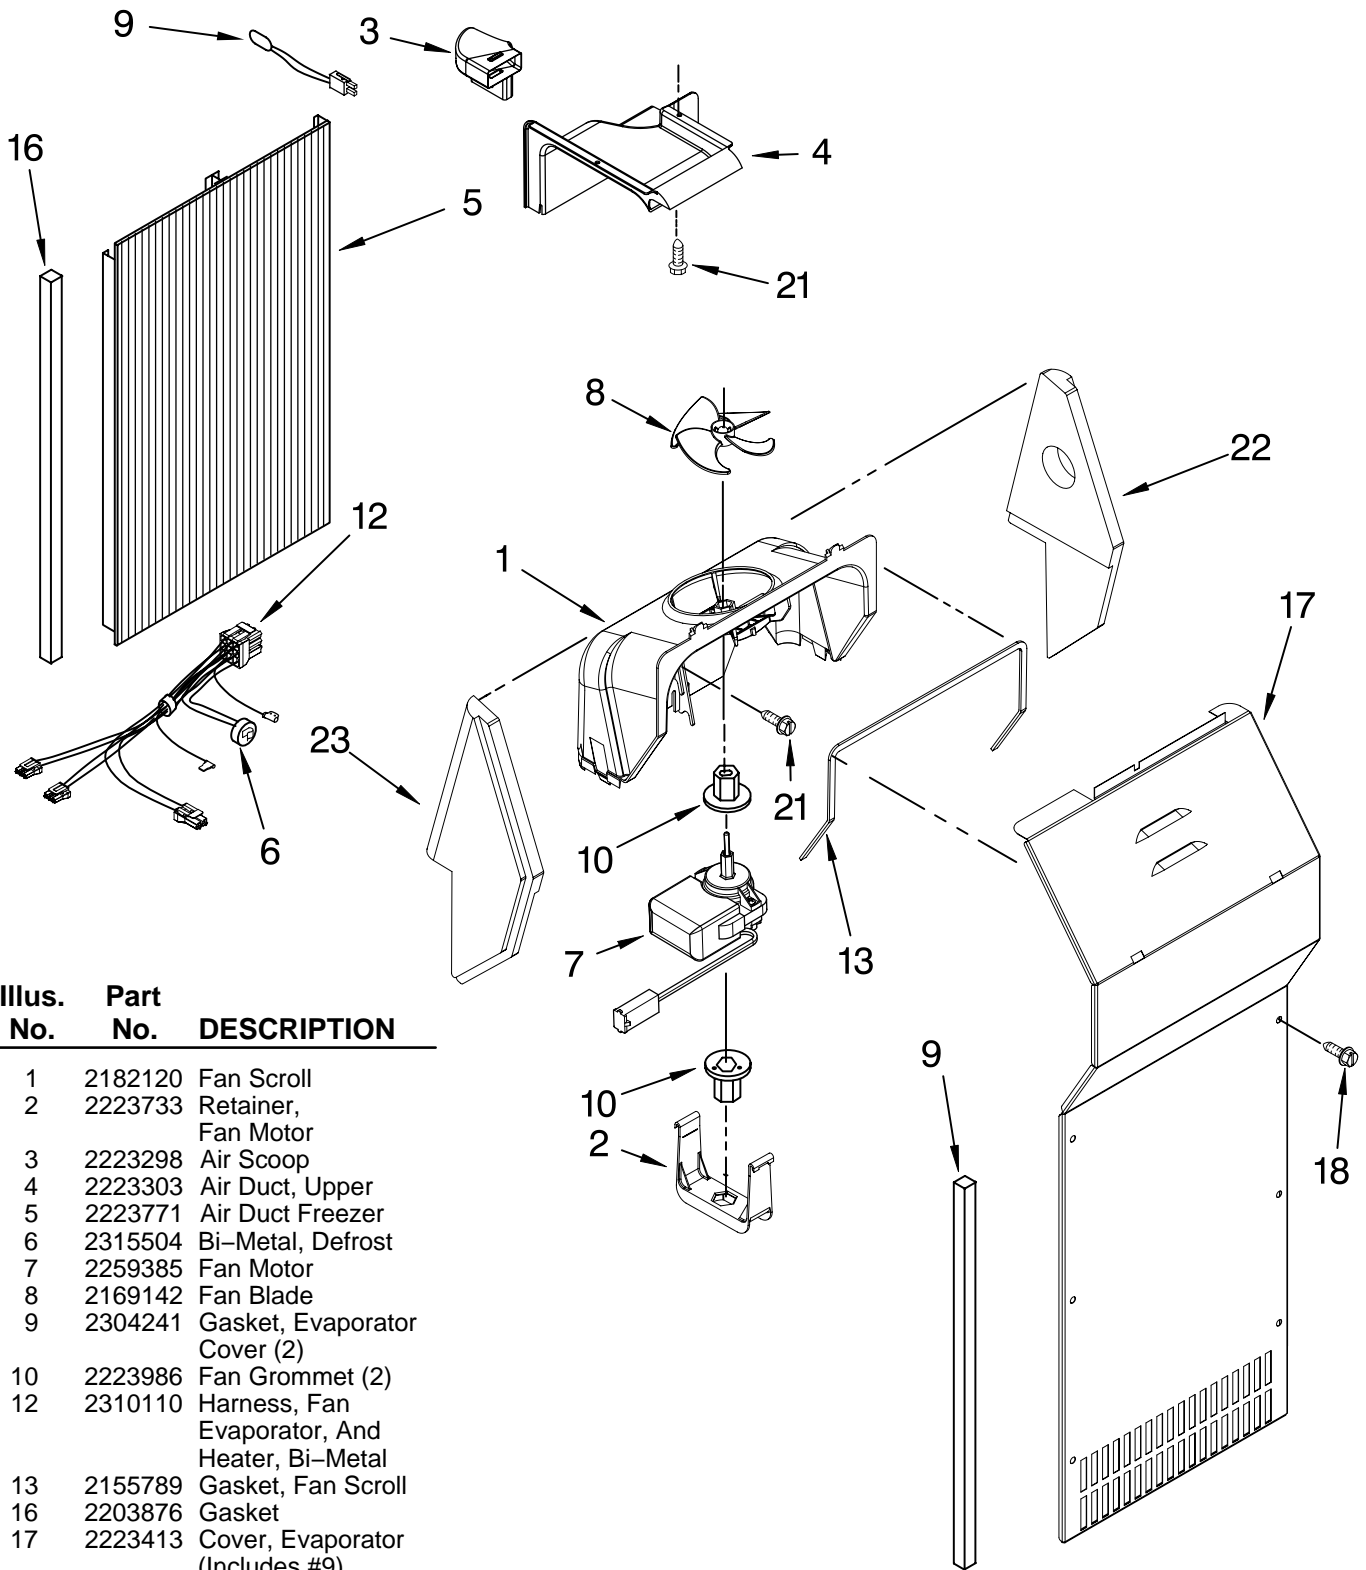

AIR FLOW PARTS

For Models: KSCS23INWH00, KSCS23INBT00, KSCS23INBL00, KSCS23INSS00, KSCS23INMS00
(White) (Biscuit) (Black) (Stainless Steel)(Monochromatic Stainless)

Illus. No.	Part No.	DESCRIPTION
1	2182120	Fan Scroll
2	2223733	Retainer, Fan Motor
3	2223298	Air Scoop
4	2223303	Air Duct, Upper
5	2223771	Air Duct Freezer
6	2315504	Bi-Metal, Defrost
7	2259385	Fan Motor
8	2169142	Fan Blade
9	2304241	Gasket, Evaporator Cover (2)
10	2223986	Fan Grommet (2)
12	2310110	Harness, Fan Evaporator, And Heater, Bi-Metal
13	2155789	Gasket, Fan Scroll
16	2203876	Gasket
17	2223413	Cover, Evaporator (Includes #9)
18	8281159	Screw
21	489478	Screw
22	2223395	Support, R.S
23	2203596	Support, L.S

FOR ORDERING INFORMATION REFER TO PARTS PRICE LIST