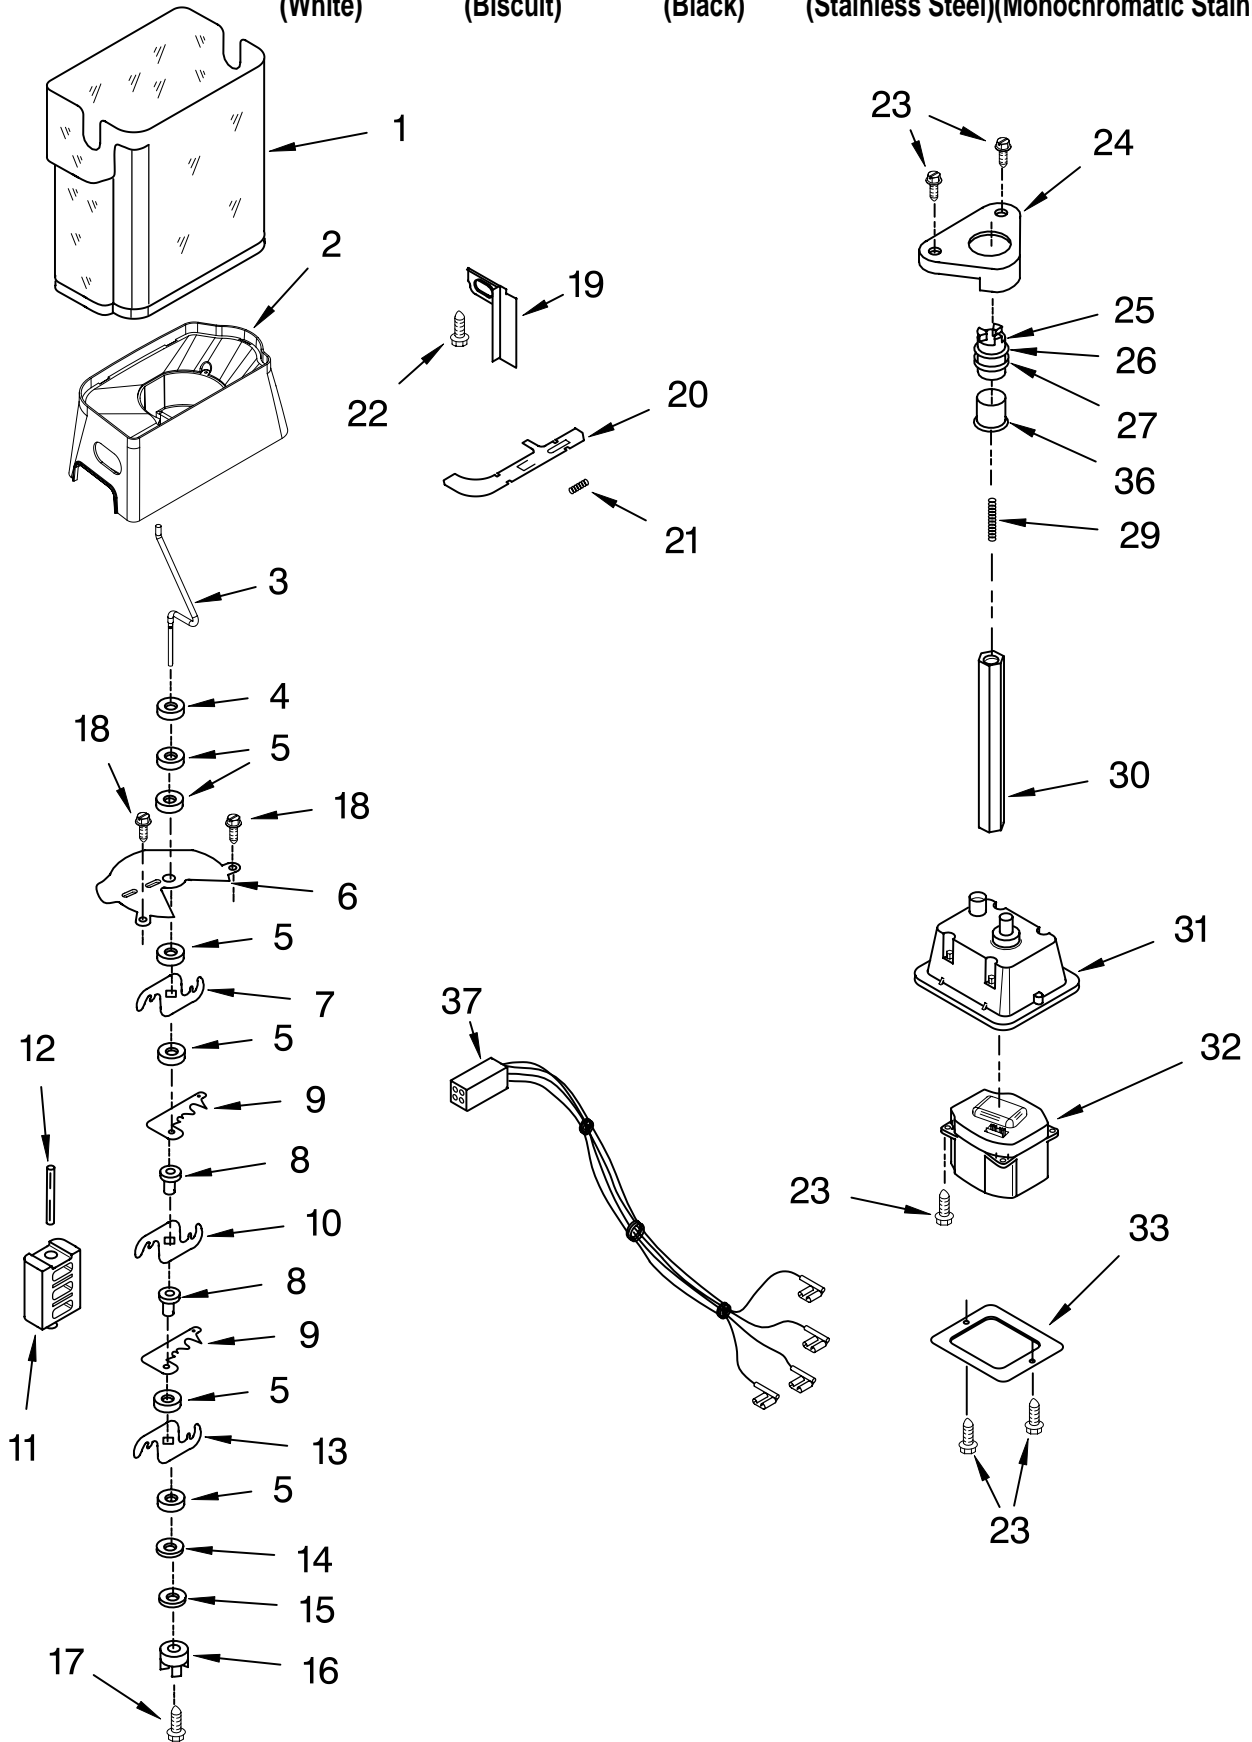

MOTOR AND ICE CONTAINER PARTS

For Models: KSCS23INWH00, KSCS23INBT00, KSCS23INBL00, KSCS23INSS00, KSCS23INMS00
(White) (Biscuit) (Black) (Stainless Steel)(Monochromatic Stainless)

FOR ORDERING INFORMATION REFER TO PARTS PRICE LIST

MOTOR AND ICE CONTAINER PARTS

For Models: KSCS23INWH00, KSCS23INBT00, KSCS23INBL00, KSCS23INSS00, KSCS23INMS00
(White) (Biscuit) (Black) (Stainless Steel)(Monochromatic Stainless)

Illus. No.	Part No.	DESCRIPTION
1	2223317	Ice Bin
2	2255580	Crusher Bin
3	2258222	Auger
4	2258220	Washer
5	1119007	Spacer, Flat (6)
6	2255460	Cover, Crusher
7	2257024	Blade, Rotary
8	1119005	Spacer, Step (2)
9	2257020	Blade, Fixed
10	2257023	Blade, Rotary
11	2198602	Block, Blade
12	489229	Roll Pin
13	2257022	Blade, Rotary
14	489235	Washer, Plain
15	2198661	Washer, Coupling
16	2220457	Coupling
17	8281164	Screw
18	3400065	Screw
19	2301345	Button, Bin
20	2212371	Latch, Bin
21	2198608	Spring, Latch
22	2198671	Screw
23	8281163	Screw
24	2212369	Holder
25	2220458	Coupling, Bottom
26	2198628	Seal
27	2212370	Washer
29	2198607	Spring
30	999536	Drive Shaft
31	2256154	Enclosure, Motor
32	2252130	Dispenser, Motor
33	2212305	Cover
36	2212365	Sleeve, Coupling
37	2187725	Wire Harness, IDI Motor
100	2258250	Ice Container (Complete)

FOR ORDERING INFORMATION REFER TO PARTS PRICE LIST