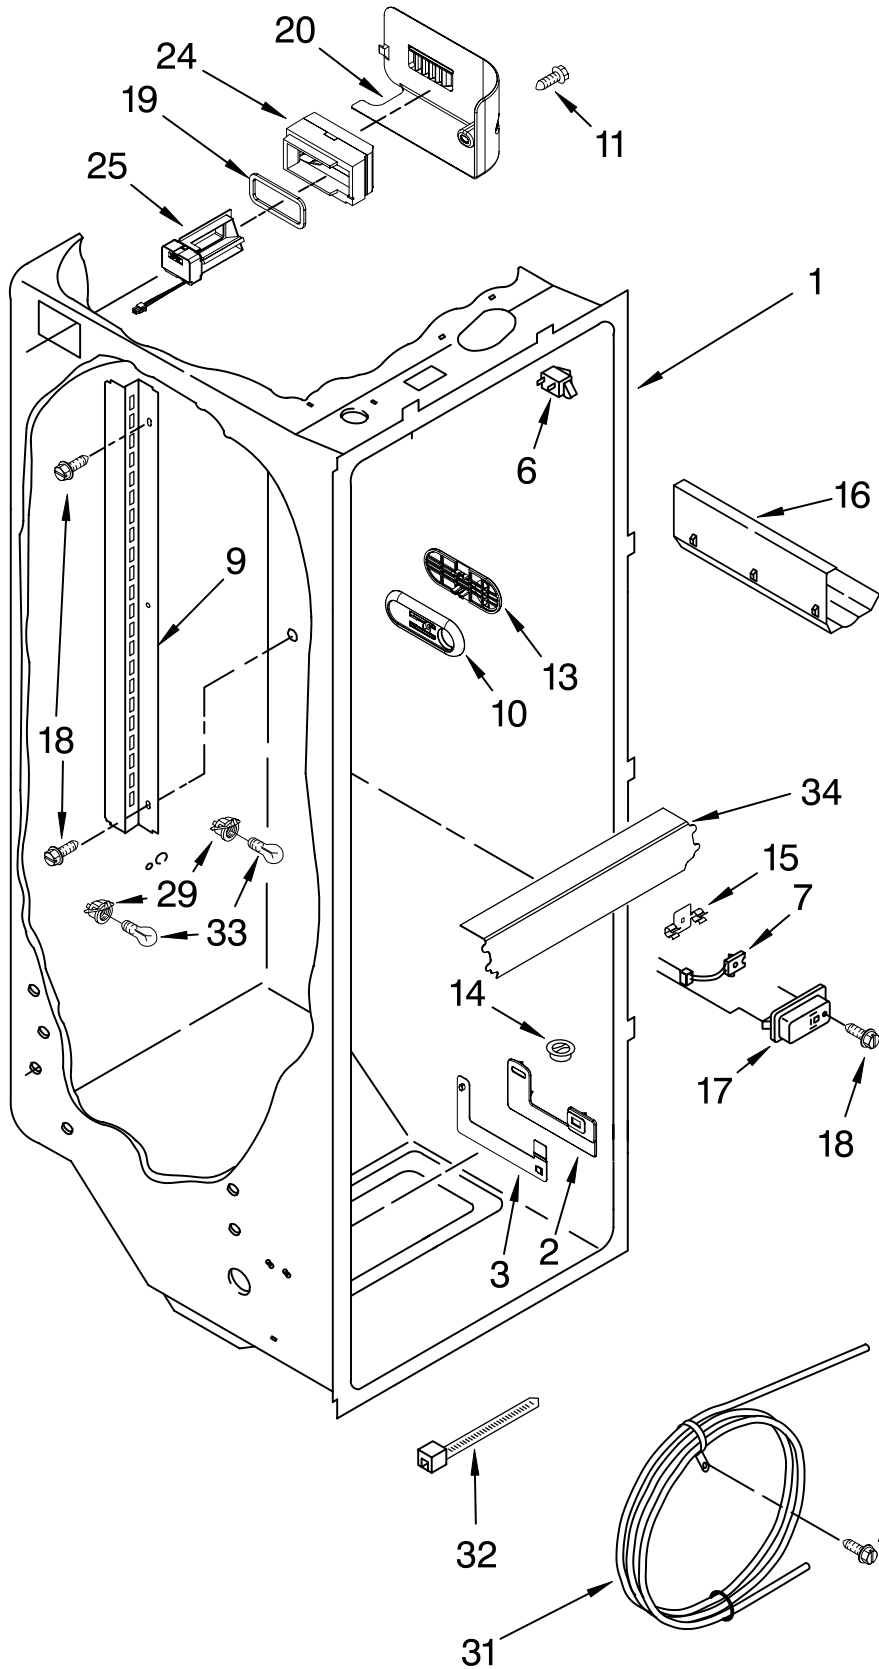

REFRIGERATOR LINER PARTS

For Models: KSCS23INWH00, KSCS23INBT00, KSCS23INBL00, KSCS23INSS00, KSCS23INMS00
(White) (Biscuit) (Black) (Stainless Steel)(Monochromatic Stainless)

Illus. No.	Part No.	DESCRIPTION
1		Liner (Not A Serviceable Part)
2	2224121	Escutcheon, Meat Pan Control
3	2224123	Slide Meat Pan Control
6	1118894	Switch, Rocker Arm
7	2188820	Thermistor
9	2206273	Ladder, Shelf (2)
10	2301234	Housing, Door Control
11	489084	Screw
13	2301235	Slide, Door Control
14	2171846	Release Valve
15	2209204	Clip, Thermistor
16	2179404K	Rack, Wine & Egg
17	1116793	Cover, Thermistor
18	489478	Screw
19	2304597	Gasket, Air Baffle
20	2223403	Cover, Air Baffle
24	2224076	Air Diffuser Assembly
25	2220377	Air Baffle
29	2162085	Socket
31	2223876	Reservoir
32	2205813	Strap
33	2255743	Light Bulb
34	2223663	Light Lens
37	488280	Screw

FOR ORDERING INFORMATION REFER TO PARTS PRICE LIST