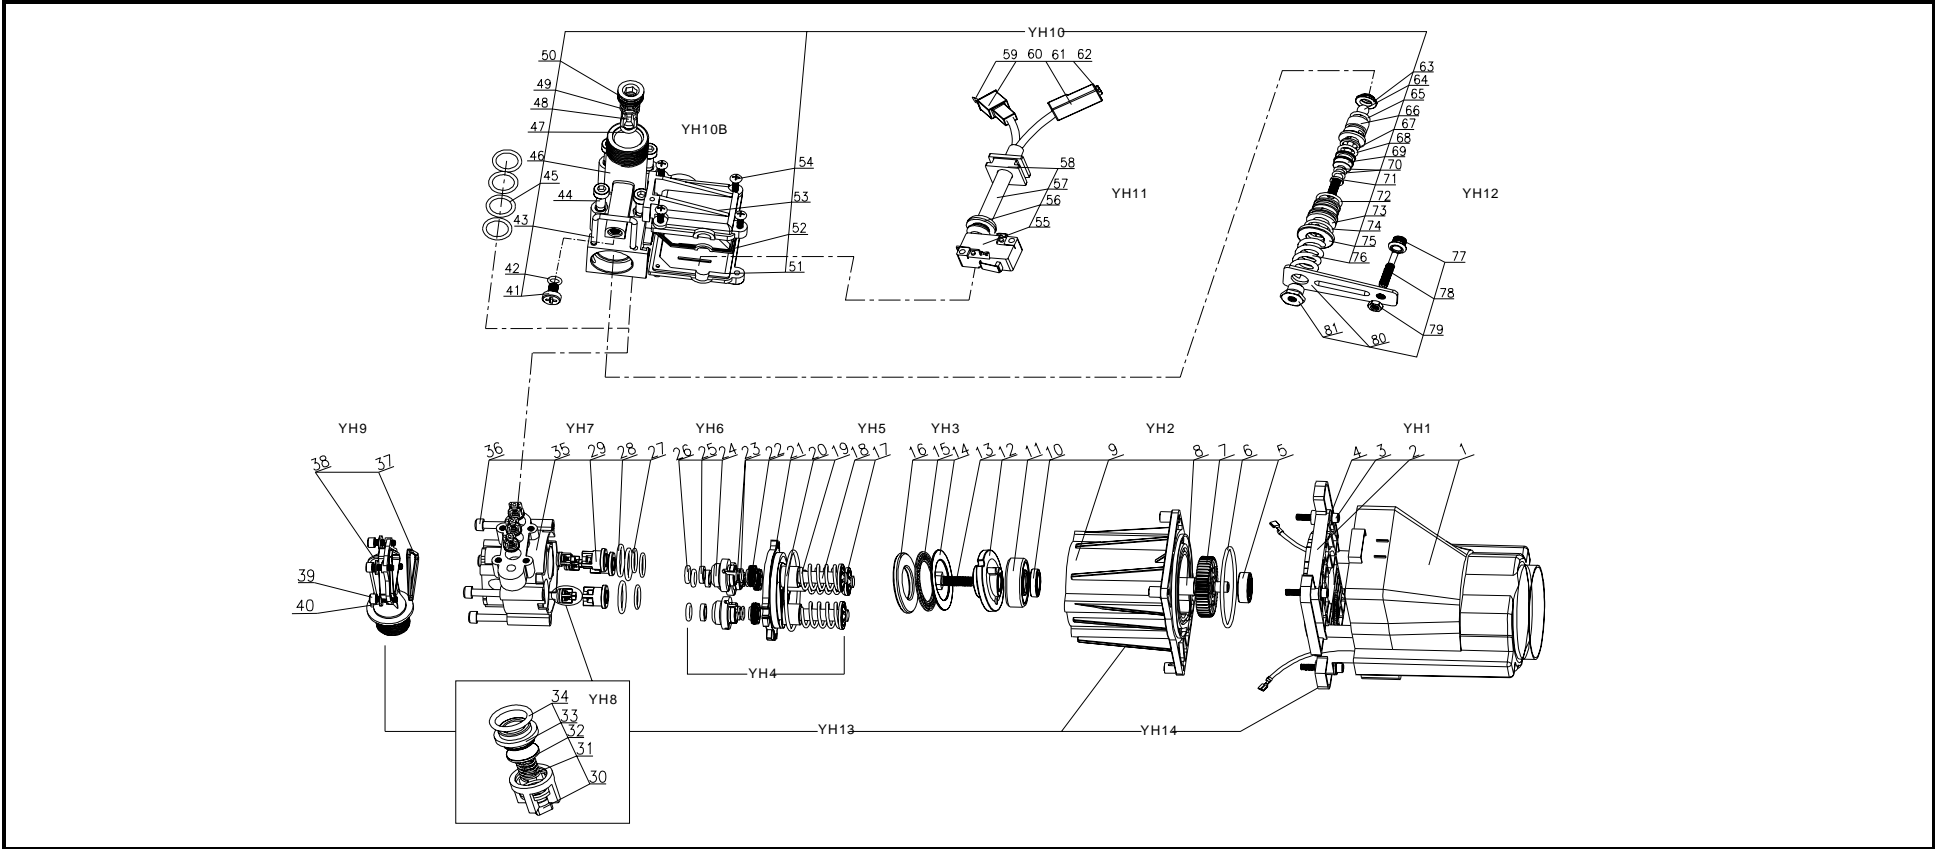

SERVICE SPARE PARTS LIST

SPECIFY MODEL NO. WHEN ORDERING PARTS	DATE	
ELECTRIC HIGH PRESSURE WASHER		REVISED DATE
JENN FENG MODEL NO. FH140A MCCULLOCH MODEL NO. FH140A00UD	30-Jan-07	

No.	Parts No.	Description	Q	No.	Parts No.	Description	Q
1	7004-140A02	IRON FRAME	1	18	7236-170A01	NUT	1
2	7003-140A01	REAR HOUSING	1	19	7043-140A01	CORD CLAMP	1
3	7017-140A01	PROTECTING COVER	1	20	7014-140A01	RUBBER PAD	4
4	7183-140A01	FILTER	1	21	7067-140A05	OUTLET CAP	1
5	A 7228-140D03	MOTOR & HIGH-PRESSURE PUMP ASS'Y	1	22	7SLABB04-12	SCREW	4
6	7003-140A02	FRONT HOUSING	1	23	7027-140A01	RUBBER FOOT	4
7	7SLABB04-20	SCREW	8	24	A 7022-140A02	SWITCH	1
8	A 7161-140A01	HOOK	1	25	A 7228-140B05	WASH MACHINE HAND ASS'Y	1
9	7SLABB04-16	SCREW	2	26	7228-140C03	WASHING JAR ASS'Y	1
10	7023-140A01	HOOK	1	27	7132-140A01	HOOK	1
11	7SDABB04-10	SCREW	10	28	A 6197-160A02	CLEANING PROBE	1
12	A 7004-140A01	FRAME	4	29	A 7154-180A01	CONNECTOR	1
13	6059-855001	CORD GUARD	1	30	A 7076-180001	WASHER	2
14	7059-140A03	WIRE PROTECTOR	1	31	A 7247-140A02	G.F.C.I.	1
15	7011-140A01	POWER CORD	1	32	6059-187-01	SLEEVE	2
16	7154-140A04	INLET CAP	1	33	7041-AT1401	Terminal	2
17	7183-140A02	FILTER	1				

A: SUGGESTED MAJOR PART FOR MAINTENANCE B: NONRETAIL PART

SERVICE SPARE PARTS LIST

SPECIFY MODEL NO. WHEN ORDERING PARTS		DATE	REVISED DATE
MOTOR & HIGH PRESSURE PUMP ASS'Y		30-Jan-07	N/A
MODEL NO.	7228-140D03		

SERVICE SPARE PARTS LIST

SPECIFY MODEL NO. WHEN ORDERING PARTS		30-Jan-07	REVISED DATE
MOTOR & HIGH PRESSURE PUMP ASS'Y			N/A
MODEL NO.	7228-140D03		

CAN'T BUY NO. 1 ~ 81 SOLELY. (PLS. PURCHASE 7228-140D03)