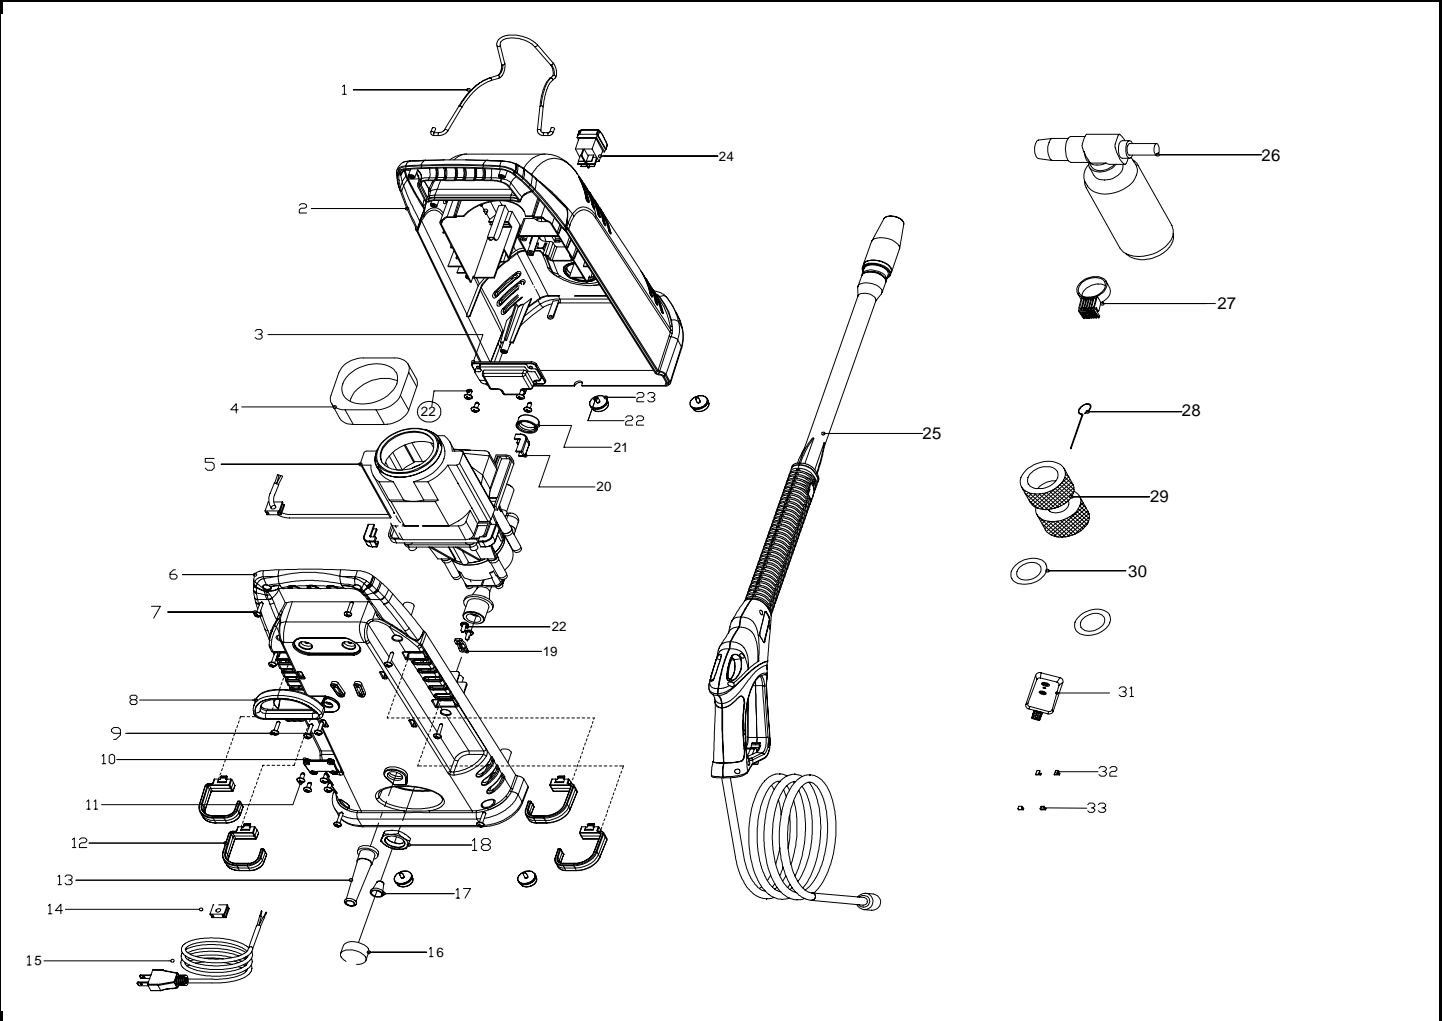

SERVICE SPARE PARTS LIST

SPECIFY MODEL NO. WHEN ORDERING PARTS	DATE	
ELECTRIC HIGH PRESSURE WASHER		REVISED DATE
JENN FENG MODEL NO. FH140A MCCULLOCH MODEL NO. FH140A00UD	30-Jan-07	

No.	Parts No.	Description	Q	No.	Parts No.	Description	Q
1	7004-140A02	IRON FRAME	1	18	7236-170A01	NUT	1
2	7003-140A01	REAR HOUSING	1	19	7043-140A01	CORD CLAMP	1
3	7017-140A01	PROTECTING COVER	1	20	7014-140A01	RUBBER PAD	4
4	7183-140A01	FILTER	1	21	7067-140A05	OUTLET CAP	1
5	A 7228-140D03	MOTOR & HIGH-PRESSURE PUMP ASS'Y	1	22	7SLABB04-12	SCREW	4
6	7003-140A02	FRONT HOUSING	1	23	7027-140A01	RUBBER FOOT	4
7	7SLABB04-20	SCREW	8	24	A 7022-140A02	SWITCH	1
8	A 7161-140A01	HOOK	1	25	A 7228-140B05	WASH MACHINE HAND ASS'Y	1
9	7SLABB04-16	SCREW	2	26	7228-140C03	WASHING JAR ASS'Y	1
10	7023-140A01	HOOK	1	27	7132-140A01	HOOK	1
11	7SDABB04-10	SCREW	10	28	A 6197-160A02	CLEANING PROBE	1
12	A 7004-140A01	FRAME	4	29	A 7154-180A01	CONNECTOR	1
13	6059-855001	CORD GUARD	1	30	A 7076-180001	WASHER	2
14	7059-140A03	WIRE PROTECTOR	1	31	A 7247-140A02	G.F.C.I.	1
15	7011-140A01	POWER CORD	1	32	6059-187-01	SLEEVE	2
16	7154-140A04	INLET CAP	1	33	7041-AT1401	Terminal	2
17	7183-140A02	FILTER	1				

A: SUGGESTED MAJOR PART FOR MAINTENANCE B: NONRETAIL PART

SERVICE SPARE PARTS LIST

SPECIFY MODEL NO. WHEN ORDERING PARTS		DATE	REVISED DATE
MOTOR & HIGH PRESSURE PUMP ASS'Y		30-Jan-07	N/A
MODEL NO.	7228-140D03		

SERVICE SPARE PARTS LIST

SPECIFY MODEL NO. WHEN ORDERING PARTS		30-Jan-07	REVISED DATE
MOTOR & HIGH PRESSURE PUMP ASS'Y			N/A
MODEL NO.	7228-140D03		

CAN'T BUY NO. 1 ~ 81 SOLELY. (PLS. PURCHASE 7228-140D03)