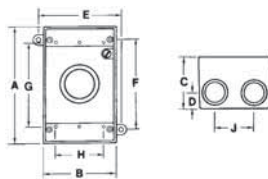

S100CN / S105CN / D1H3 / IH3

IH4 / S101E

S102CN / S107CN

IH5S2 / IH6S2

Cat. No.	No. of Hubs	Hub Size	A	B	C	D	E	F	G	H	J	Cu. In.	
Single Gang Outlet Boxes - 2" Deep (Cast Aluminum)													
S100CN	3	1/2	4-9/16	2-13/16	2	5/8	3-13/16	3-1/2	3-1/4	1-7/8	-	17.3	
S100BRCN													
S100WHCN													
S105CN		3/4											
D1H3-3-LM		1											
IH3-1-LM		1/2											
IH4-1-LM	4	3/4											
IH4-2-LM													
S101E													
S102CN	5	1/2											
S107CN		3/4											
IH5S2-1	5	1/2										17.0	
IH5S2-2			3/4										
IH6S2-1	6	1/2										17.0	
IH6S2-2			3/4										

IHD3 Series

IHD4 Series

Cat. No.	No. of Hubs	Hub Size	A	B	C	D	E	F	G	H	J	Cu. In.						
Single Gang Outlet Boxes - 2-5/8" Deep (Cast Aluminum)																		
IHD3-1	3	1/2	4-9/16	2-13/16	2-5/8	5/8	3-13/16	3-1/2	3-1/4	1-7/8	-	24.8						
IHD31GDC						3/4												
IHD3-2						5/8												
IHD3-3						3/4												
IHD4-1	4	1/2											5/8					1-1/2
IHD4-2						3/4												