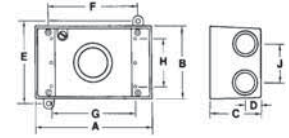

S100CN / S105CN / D1H3 / IH3

IH4 / S101E

S102CN / S107CN

IH5S2 / IH6S2

Cat. No.	No. of Hubs	Hub Size	A	B	C	D	E	F	G	H	J	Cu. In.	
Single Gang Outlet Boxes - 2" Deep (Cast Aluminum)													
S100CN	3	1/2	4-9/16	2-13/16	2	5/8	3-13/16	3-1/2	3-1/4	1-7/8	-	17.3	
S100BRCN													
S100WHCN													
S105CN		3/4											
D1H3-3-LM		1											
IH3-1-LM		1/2											
IH4-1-LM	4	3/4											
IH4-2-LM													
S101E													
S102CN	5	1/2											
S107CN		3/4											
IH5S2-1	5	1/2										17.0	
IH5S2-2			3/4										
IH6S2-1	6	1/2										17.0	
IH6S2-2			3/4										

IHD3 Series

IHD4 Series

Cat. No.	No. of Hubs	Hub Size	A	B	C	D	E	F	G	H	J	Cu. In.						
Single Gang Outlet Boxes - 2-5/8" Deep (Cast Aluminum)																		
IHD3-1	3	1/2	4-9/16	2-13/16	2-5/8	5/8	3-13/16	3-1/2	3-1/4	1-7/8	-	24.8						
IHD31GDC						3/4												
IHD3-2						5/8												
IHD3-3						3/4												
IHD4-1	4	1/2											5/8					1-1/2
IHD4-2						3/4												