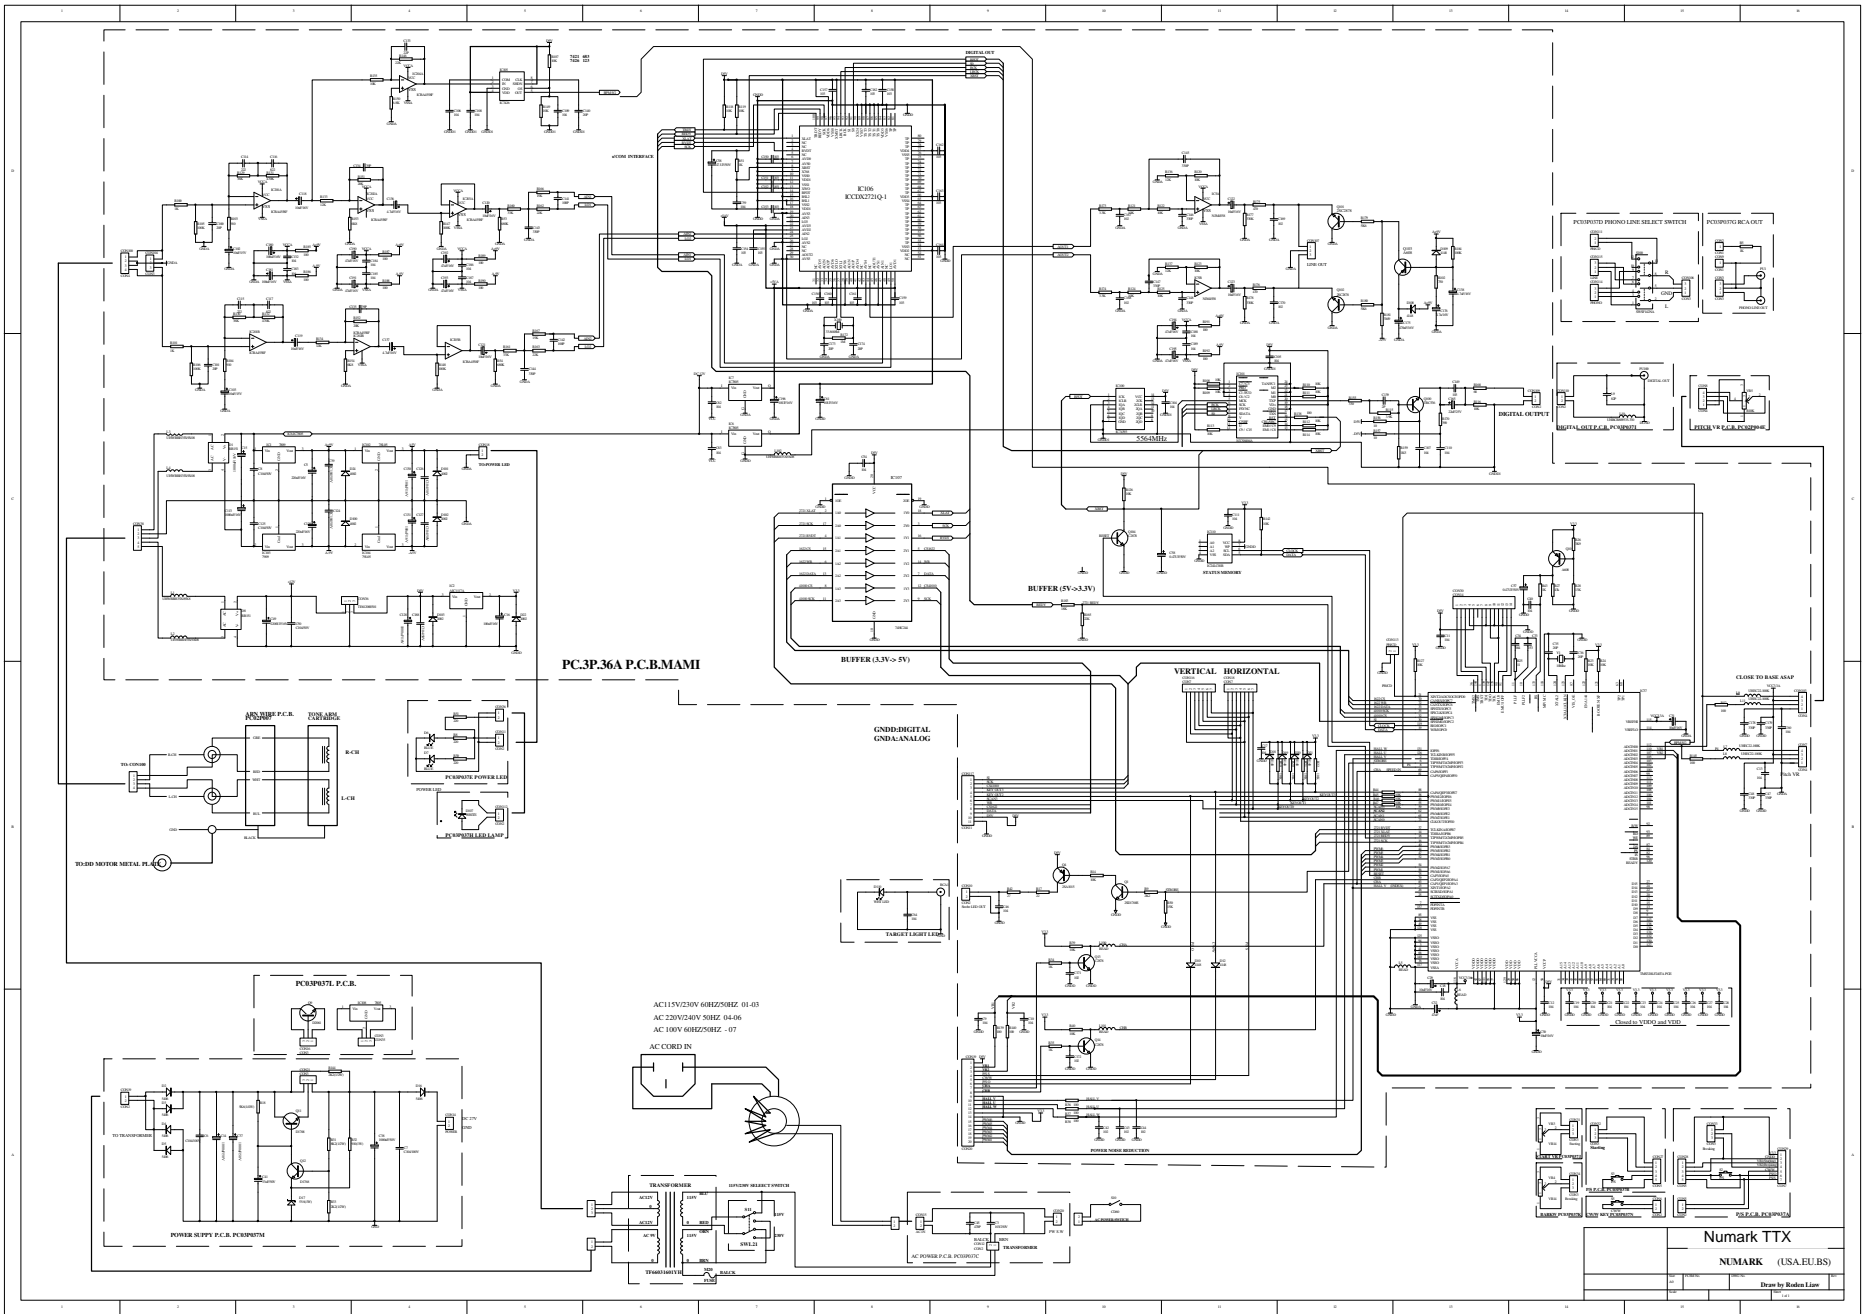

Numark[®]

Service Information

TTX
(Variable Torque)

www.numark.com

PC3P-36A P.C.B.MAMI

AC 115V/230V 60/50HZ 01-03
 AC 220V/240V 50HZ 04-06
 AC 100V 60/50HZ -07

Numark TTX
 Numark (USA/EU/BS)

Drawn by Roden Line

Title		NUMARK KEY LCD CIRCUIT DIAGRAM	
Size	Number	Revision	
B	NUMARK TTX		
Date:	18-May-2005	Sheet of	
File:	E:\99\set\2.dwg	Drawn By:	

6

5

4

3

2

1

6

5

4

3

2

1