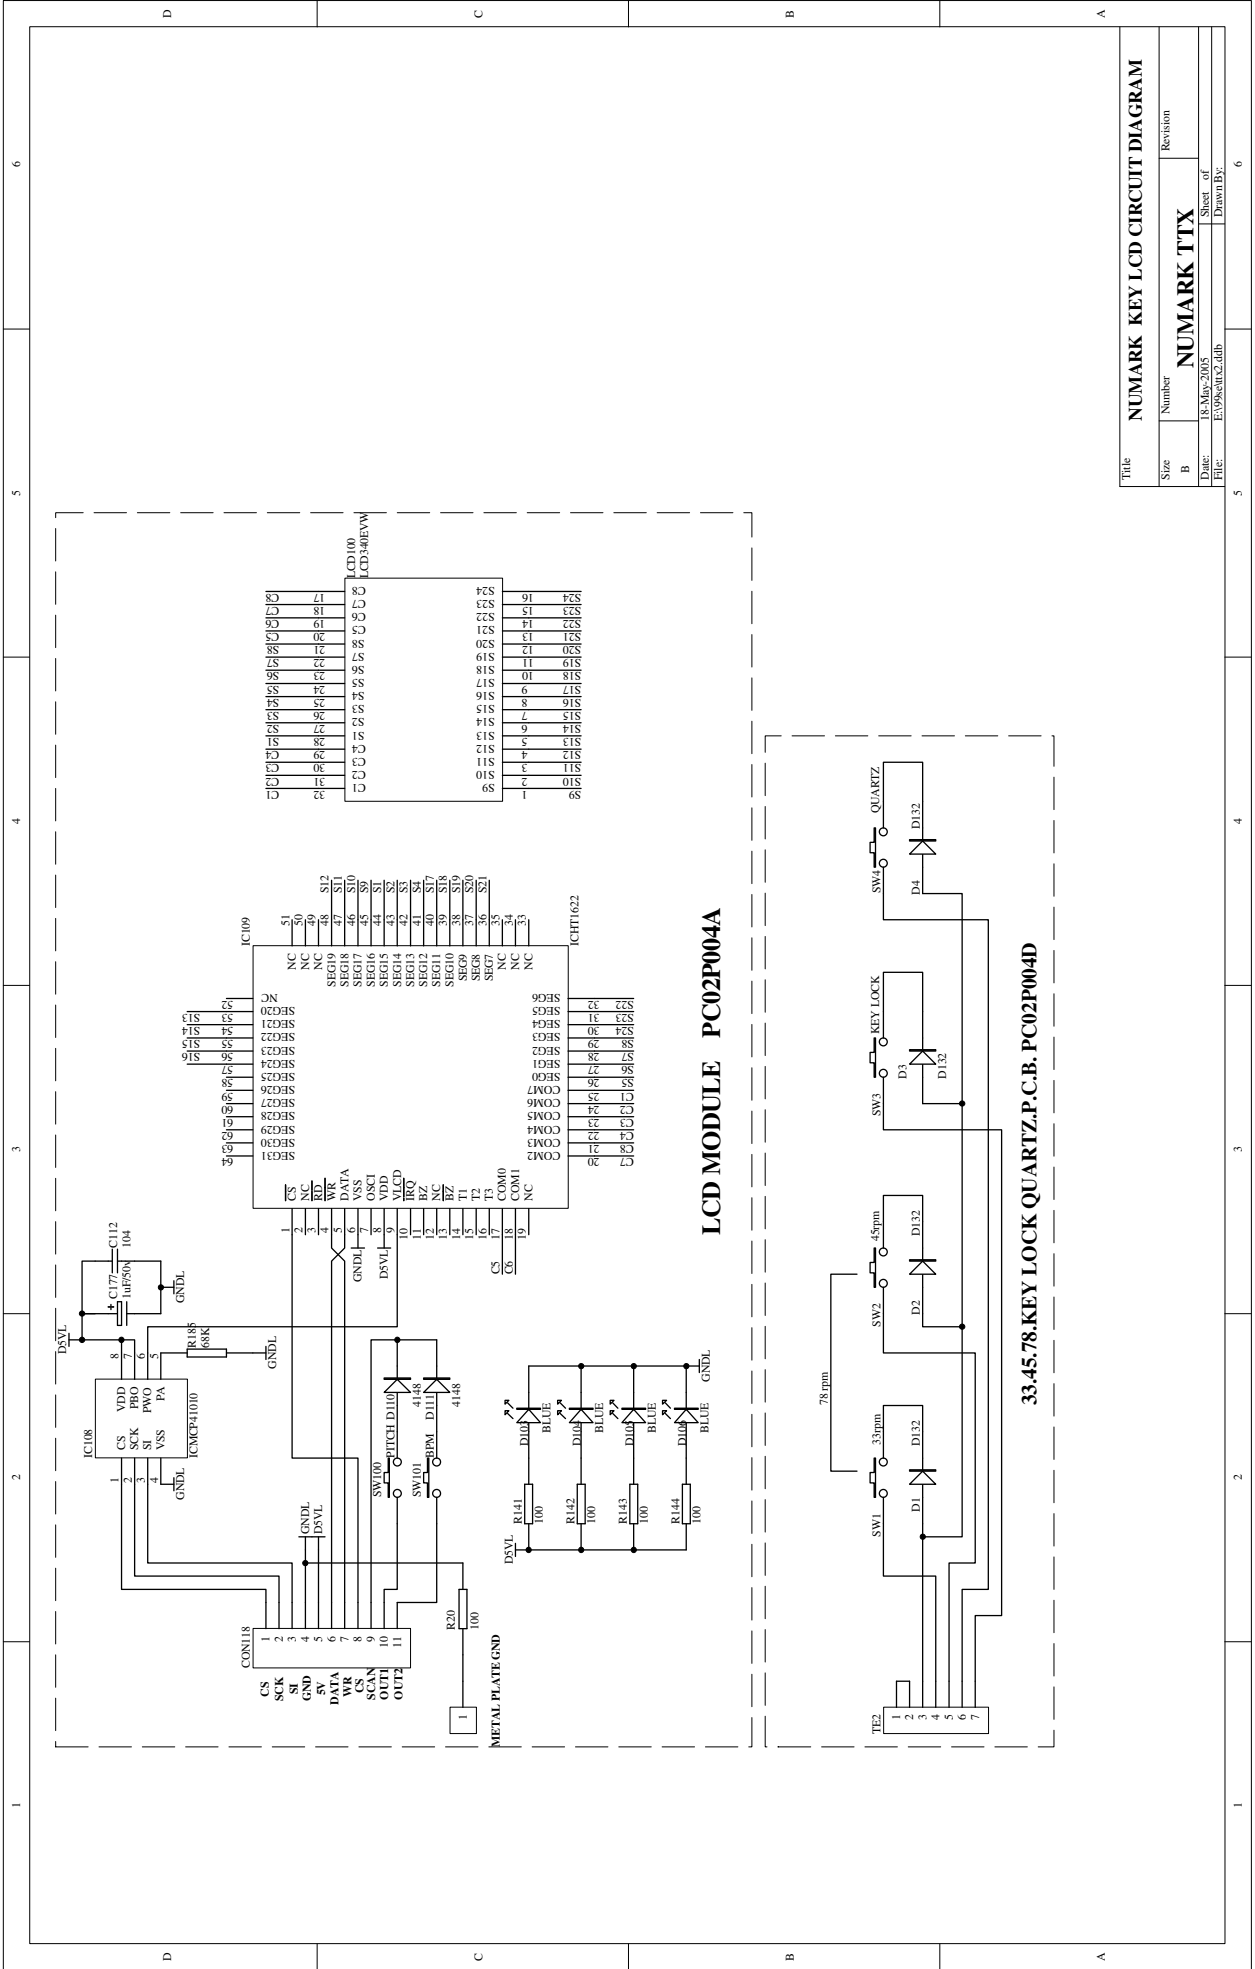

Numark[®]

Service Information

TTX
(Variable Torque)

www.numark.com

PC3P-36A P.C.B.MAMI

AC 115V/230V 60/50HZ 01-03
 AC 220V/240V 50HZ 04-06
 AC 100V 60/50HZ -07

Numark TTX
 Numark (USA/EU/BS)

Drawn by Roden Line

Title		NUMARK KEY LCD CIRCUIT DIAGRAM	
Size	Number	Revision	
B	NUMARK TTX		
Date:	18-May-2005	Sheet of	
File:	E:\99\set\2.dwg	Drawn By:	

6

5

4

3

2

1

6

5

4

3

2

1