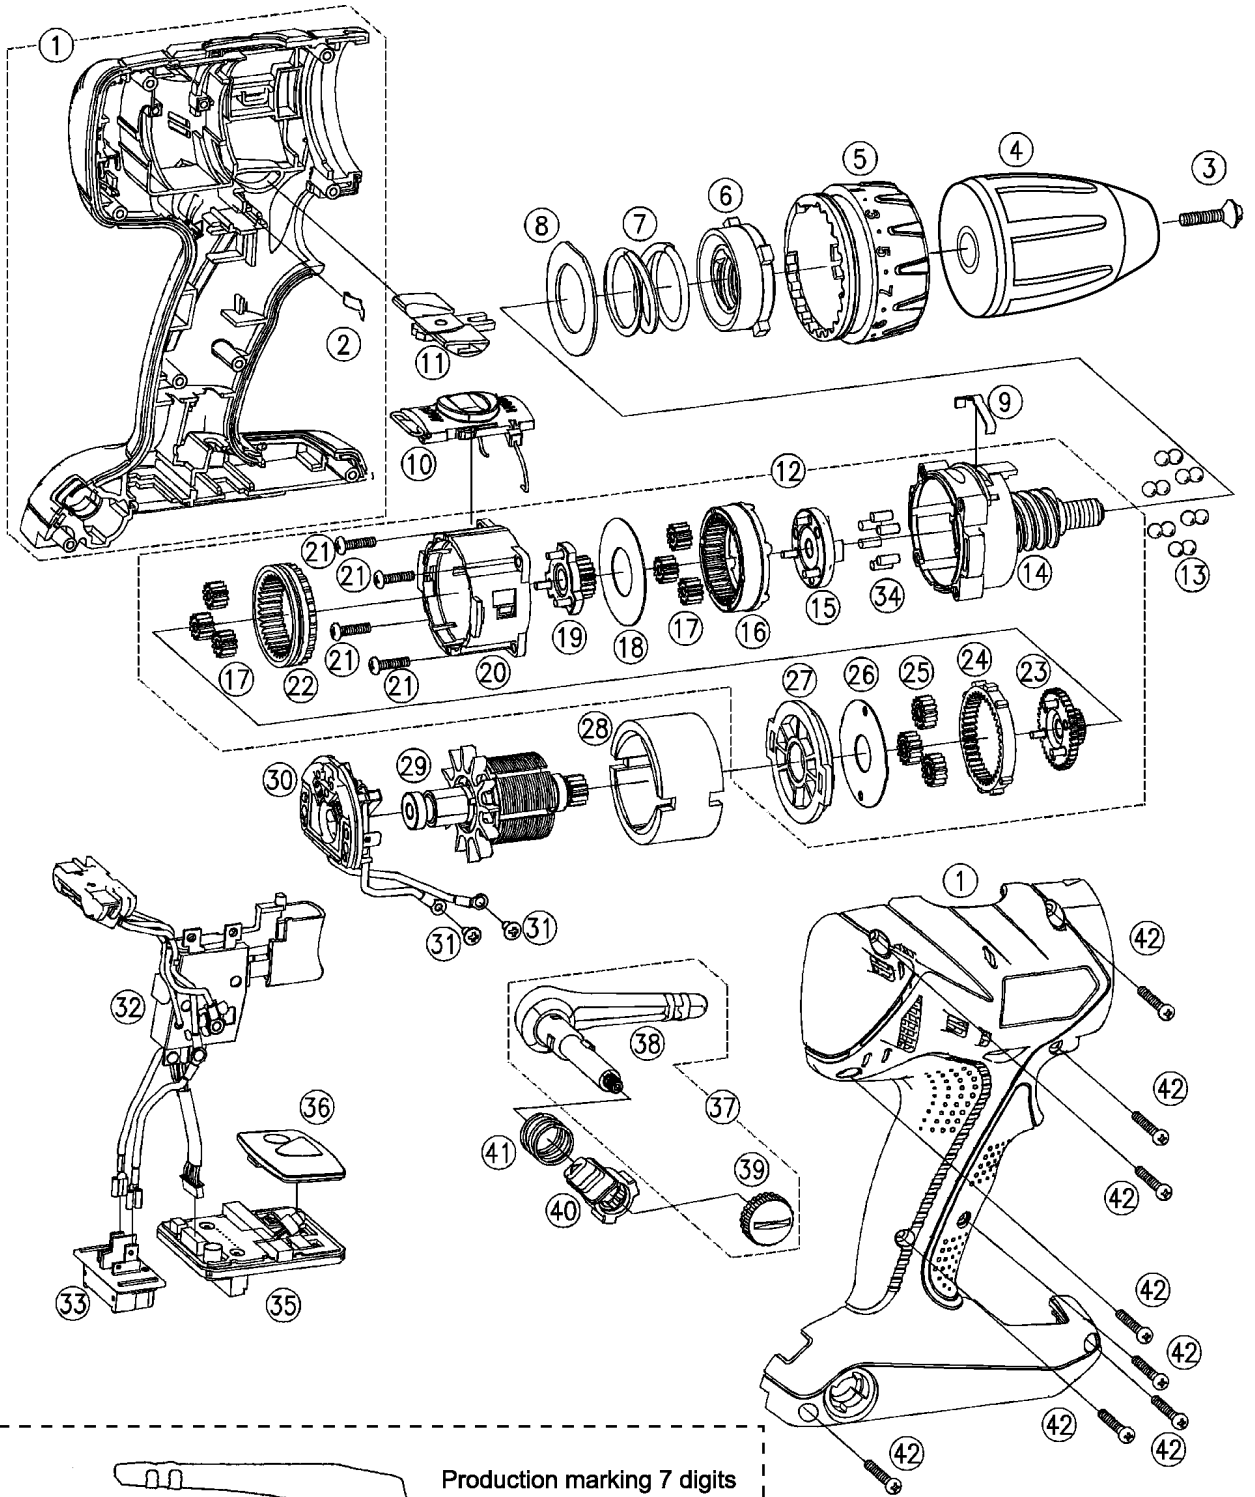

5 EXPLODED VIEW

Production marking 7 digits

6 08 0001

Serial No.
Month
Year (Last digits)

6 REPLACEMENT PARTS LIST

NOTE:

*B=only available as set

*C=available individually

Ref.No.	Part No.	Part Name & Description	Remarks		Per Unit
1	WEY7440K3079	HOUSING AB SET		for EUROPE	1
1	WEY7440K3070	HOUSING AB SET		for OCEANIA	1
2	WEY6481L0176	CLICK SPRING			1
3	WEYT103L6806	CHUCK FASTENING SCREW			1
4	WEY7440K7918	KEYLESS CHUCK		(SH)	1
5	WEY7440H3227	CLUTCH HANDLE			1
6	WEY7000L0637	ADJUSTING SCREW			1
7	WEY7000L0177	CLUTCH SPRING			1
8	WEY7000L0577	CLUTCH PLATE			1
9	WEYT107L0457	CLICK SPRING A			1
10	WEY7440H1557	H/L CHANGE HANDLE			1
11	WEY7440H3247	F/R SELECTOR HANDLE			1
12	WEY7440L1067	DRIVING BLOCK A			1
13	WEY7000L6967	STEEL BALL	*C	(12PCS/PK)	12
14	WEY7440L1087	DRIVING BLOCK			1
15	WEY7000L1137	CARRIER			1
16	WEY7440L1427	RING GEAR			1
17	WEY7000L1347	PLANET GEAR	*B	(3PCS/PK)	6
18	WEY7000L0857	THRUST PLATE			1
19	WEY7000L1117	CARRIER			1
20	WEY7440L1767	GEAR CASE			1
21	WEY508Ca9627	TAPPING SCREW	*C	K3-12	4
22	WEY7440L1457	RING GEAR A			1
23	WEY7000L1127	CARRIER B			1
24	WEY7000L1467	RING GEAR B			1
25	WEY7000L1367	PLANET GEAR B	*B	(3PCS/PK)	3
26	WEY7000L0887	THRUST PLATE			1
27	WEY7440L3967	MOTOR MOUNTING PLATE			1
28	WEY7440L1187	STATOR			1
29	WEY7440L1467	MOTOR ROTOR ASSEMBLY			1
30	WEY7440L2307	MOTOR BRUSH ASSEMBLY			1
31	WEY6802S6187	SCREW	*C	B3-5	2
32	WEY7440L2007	SWITCH ASSEMBLY		(SH)	1
33	WEY7540L2157	BATTERY TERMINAL BLOCK			1
34	WEY6705L0376	ROLLER SET	*B	(6PCS/PK)	6
35	WEY7440L2117	CONTROL PCB			1
36	WEY7440K3958	OPERATION PANEL			1
37	WEY7540K3217	BELT HOOK SET			1
38	WEY7540K3187	BELT HOOK			1
39	WEY6470K3186	BELT HOOK BOLT			1
40	WEY7540H0407	HOOK RELEASE LEVER			1
41	WEY7540L0167	SPRING FOR RELEASE LEVER			1
42	WEY7440K9038	TAPPING SCREW	*C	K3*20	8
-	WEY9633K7018	TOOL CASE		(SH)	1
-	WEY7440K8109	OPERATING INSTRUCTIONS		(SH)	1