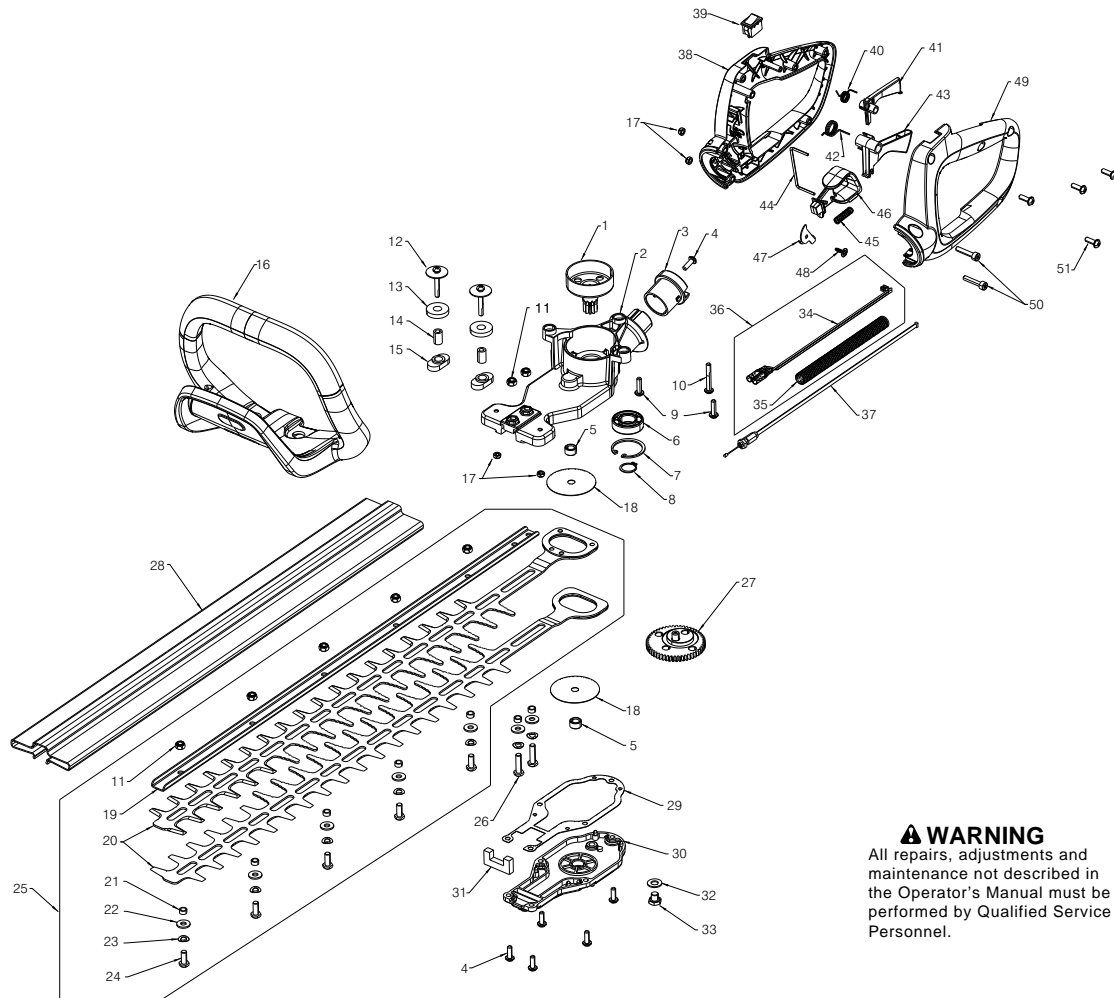

Parts List No. 966513101		Poulan PRO[®] PARTS LIST	MODEL PP2822
Date 3/21/11	Replaces 3/11/11		NOTE : Illustration may differ from actual model due to design changes.

⚠ WARNING
All repairs, adjustments and maintenance not described in the Operator's Manual must be performed by Qualified Service Personnel.

Ref.	Part No.	Description	Ref.	Part No.	Description	Ref.	Part No.	Description
1.	574678601	Clutch Drum	19.	575504601	Blade Support	37.	574675701	Throttle Cable
2. ✓	577588701	Kit - Gear Box (Incl. 1,5,6,7,8,30,32,33)	20.	574681301	Blade	38.	574675101	Handle, Right
3.	574678501	Handle Bush	21.	574682101	Bush	39.	574675401	Switch
4.	574679001	Screw	22.	574682201	Washer	40.	574675901	Spring, Release
5.	574678901	Bush	23.	575873301	Wave Washer	41.	574676001	Trigger, Release
6.	574679201	Ball Bearing 6003 C3	24.	574682301	Screw	42.	574676101	Spring, Throttle
7.	574679301	C Ring	25.	575504501	Blade Assembly (Incl. 11,19,20,21,22,23,24)	43.	574676301	Trigger, Throttle
8.	574679401	C Ring	26.	574683101	Screw	44.	574676401	Rotate Lock, Linkage
9.	575873201	Screw	27. ✓	577588401	Kit - Gear Assembly	45.	574676501	Spring, Rotate Release
10.	574679101	Screw	28.	574682501	Blade Cover	46.	574685901	Bar Rotate, Release
11.	574594401	Nut	29.	574682801	Gasket	47.	576213201	Plate, Cable
12.	574679501	Screw	30.	574683001	Cover, Gear Box	48.	574676601	Screw
13.	574679601	Shock Absorption, Upper	31.	574683201	Felt	49.	574676701	Handle, Left
14.	574679701	Bush	32.	576936201	Washer	50.	574676901	Screw
15.	574679801	Shock Absorption, Lower	33.	576936401	Screw	51.	574673201	Screw
16.	574679901	Handle Front	34.	574675601	Coil Wire			
17.	574677001	Nut	35.	574675801	Flexible Conduit			
18.	574680001	Gasket	36.	574693801	Ignition Cable Assembly (Incl. 34, 35)			
							115365126	Manual