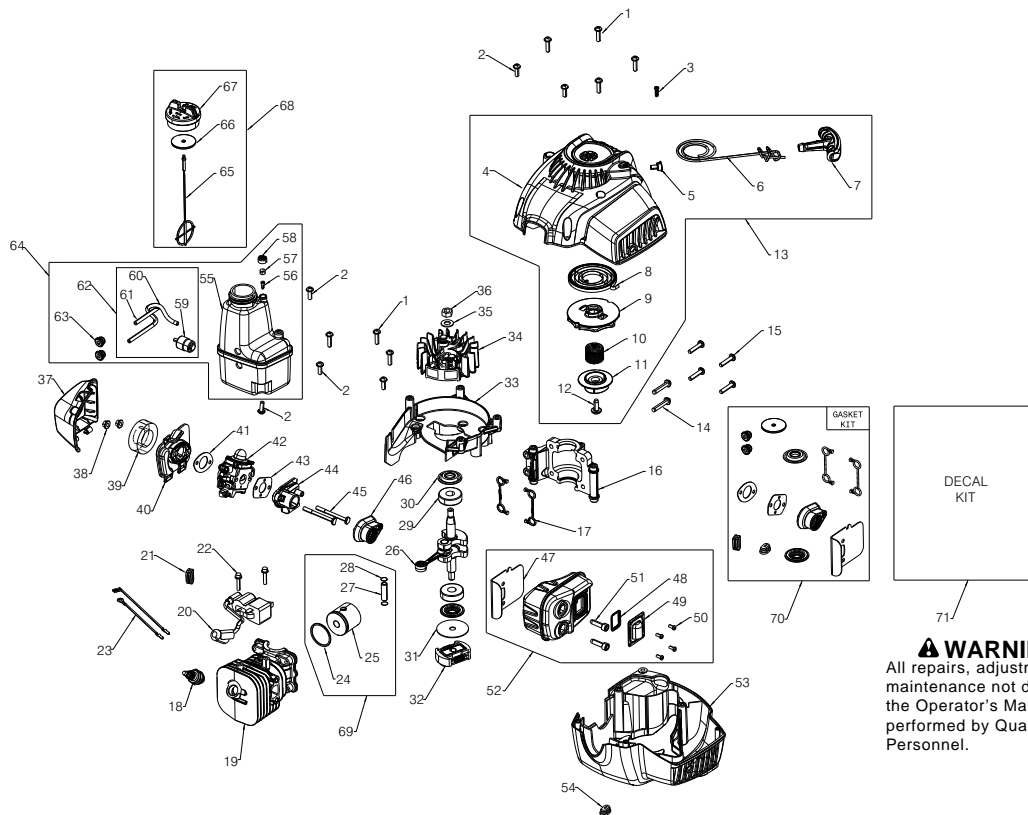

Ref.	Part No.	Description	Ref.	Part No.	Description	Ref.	Part No.	Description
1.	574678601	Clutch Drum	19.	575504601	Blade Support	37.	574675701	Throttle Cable
2. ✓	577588701	Kit - Gear Box (Incl. 1,5,6,7,8,30,32,33)	20.	574681301	Blade	38.	574675101	Handle, Right
3.	574678501	Handle Bush	21.	574682101	Bush	39.	574675401	Switch
4.	574679001	Screw	22.	574682201	Washer	40.	574675901	Spring, Release
5.	574678901	Bush	23.	575873301	Wave Washer	41.	574676001	Trigger, Release
6.	574679201	Ball Bearing 6003 C3	24.	574682301	Screw	42.	574676101	Spring, Throttle
7.	574679301	C Ring	25.	575504501	Blade Assembly (Incl. 11,19,20,21,22,23,24)	43.	574676301	Trigger, Throttle
8.	574679401	C Ring	26.	574683101	Screw	44.	574676401	Rotate Lock, Linkage
9.	575873201	Screw	27. ✓	577588401	Kit - Gear Assembly	45.	574676501	Spring, Rotate Release
10.	574679101	Screw	28.	574682501	Blade Cover	46.	574685901	Bar Rotate, Release
11.	574594401	Nut	29.	574682801	Gasket	47.	576213201	Plate, Cable
12.	574679501	Screw	30.	574683001	Cover, Gear Box	48.	574676601	Screw
13.	574679601	Shock Absorption, Upper	31.	574683201	Felt	49.	574676701	Handle, Left
14.	574679701	Bush	32.	576936201	Washer	50.	574676901	Screw
15.	574679801	Shock Absorption, Lower	33.	576936401	Screw	51.	574673201	Screw
16.	574679901	Handle Front	34.	574675601	Coil Wire			
17.	574677001	Nut	35.	574675801	Flexible Conduit			
18.	574680001	Gasket	36.	574693801	Ignition Cable Assembly (Incl. 34, 35)			
							115365126	Manual

Not Shown

✓ = New Part Number For This IPL

★ = Refer to the Service Reference Indicated for more information.(Located at the END of the IPL)

Parts List No. 966513101		Poulan PRO ® PARTS LIST	MODEL PP2822
Date 3/21/11	Replaces 3/11/11		NOTE : Illustration may differ from actual model due to design changes.

✓ = New Part Number For This IPL

★ = Refer to the Service Reference Indicated for more information.(Located at the END of the IPL)