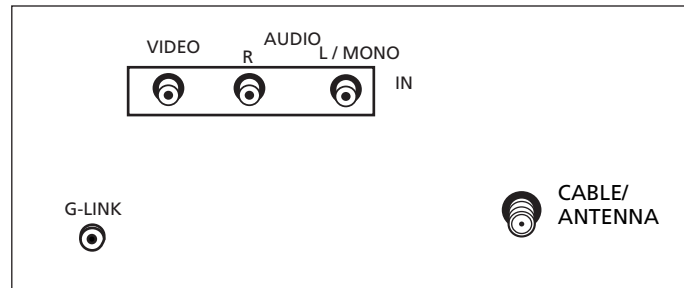

Connections

► Front Audio/Video Input

Color-coded front monitor panel provides direct audio and video connections for optimum performance and system flexibility. The front jacks allow for the convenient connection of components such as game systems, camcorders, digital cameras, and other AV components.

• G-LINK¹ Connector

The G-LINK¹ connector allows the GUIDE Plus+ GOLD¹ System to work with your VCR (enabling one-touch record) and/or cable box (ability to tune directly to a station when the program guide is on your TV screen).

• Back Panel

Specifications

	F27628
Screen Size (diagonal)	27"
Finish	Ebony Texture
Cabinet Dimensions	26³/₄" H, 19¹/₂" W, 23³/₄" D
Approx. Shipping Weight	85 Lbs.
Lines of Horizontal Resolution	680²
Bush® Base	VS64930

Plus

• Limited Warranty

- 90 days for labor charges.
- One year for parts.
- Two years for picture tube.
- See RCA dealer or visit www.rca.com for complete details.

1 GUIDE Plus+ GOLD and G-LINK are trademarks of Gemstar Development Corporation.
2 Lines per picture width, 510 lines based on EIA measurement criteria.
3 dbx is a registered trademark of Canillon Electronics Corporation.
4 Check your cable company's compatibility requirements.
5 This television receiver provides display of television closed captioning in accordance with §15.119 of the FCC rules. This television receiver does not support color attributes of television closed captioning. Screen sizes measured diagonally.

Bush is a registered trademark of Bush Industries, Inc.