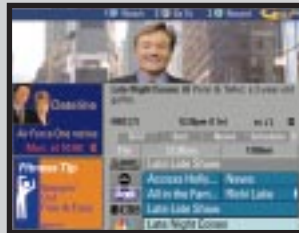

News

Review top national and world news stories, updated daily, and accessed through the NEWS Menu item on the Guide bar. Comprehensive coverage includes news, weather, sports and entertainment stories.