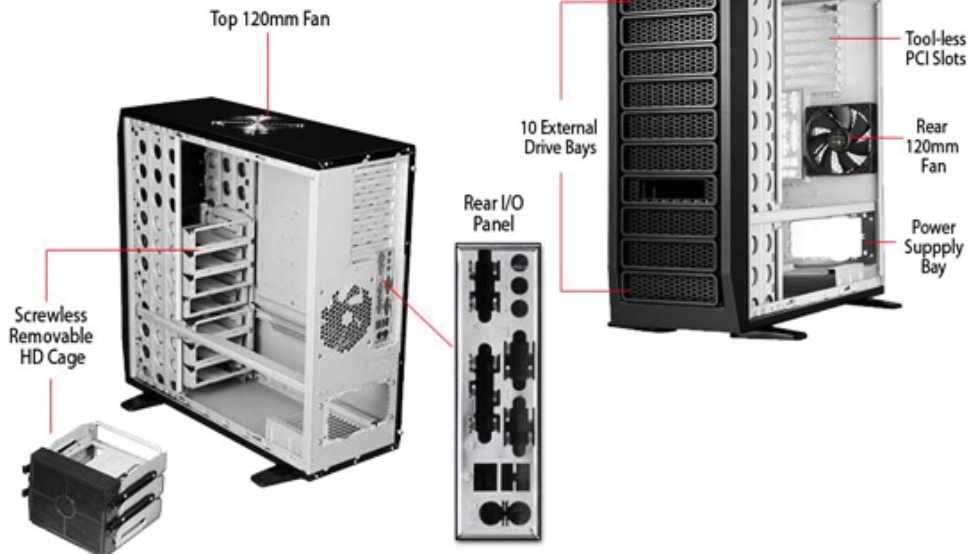

ULTRA

m923 Mid-Tower ATX Case

m923 Mid-Tower ATX Case

If you want to be armed and ready for gaming combat, you need the ultimate weapon - the Ultra m923 ATX Mid-Tower PC case. This commanding chassis offers an incredible 18 drive bays (including ten 5.25-inch and eight 3.25-inch bays), and the convenience of two screw-less removable HDD cages, and a removable floppy cage. Plus, because your high-powered components will generate lots of heat, the Ultra m923 has the best cooling architecture in the business, featuring quiet, hardworking 120mm fans strategically located at the top, rear and front, along with a front LCD fan controller. And this masterful case boasts front USB, FireWire, HD audio, and AC 97 ports. All panels are removable for easy, tool-free access when you need to expand, upgrade or maintain your PC's arsenal. Go into your next gaming battle armed and extremely dangerous with the new Ultra m923 ATX Mid-Tower case. Offered here at this exclusive factory direct price!

Specifications

- Color: Black
- Drive Bays:
  - 10 - 5.25" External Bays
  - 1 - 3.5" External Bay
  - 7 - 3.5" Internal Bays
- Form Factor:
  - ATX
  - EATX
  - Micro ATX
- Case Fans Included:
  - 3 - Top, Front, and Rear 120mm Fans

Features:

- LEDs:
  - Green - Power
  - Orange - Hard Drive Access
- Switches:
  - Power
  - Reset
- Front LCD Fan Controller
- All panels removable for easy, tool-free access
- Stainless steel finished removable Mainboard tray
- Screwless Removable HD cage
- Front USB/Firewire/HD Audio/AC97 ports
- Interior and Exterior finish
- Easy Access Rear I/O Panel:
  - 2 - USB 2.0
  - 1 - Firewire
  - 1 - Headphone
  - 1 - Microphone

m923

m923 ATX Mid-Tower Case

Part #: ULT40125
UPC#: 022769401256
Weight: 32 lbs. Dimensions: 20.66x21.06x8.87"

ULTRA
1-800-830-0051
www.ultraproducts.com

ULTRA