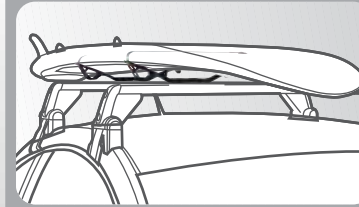

Other rack systems

Volkswagen rack systems with easy slide-in "T" bolts

Luggage Platform* 00H 071 130

Soft Luggage Carrier*† ZVW 193 800

Surfboard Holder 445 071 127

Cargo Holder* 191 071 130 F

Kayak Rack 1K0 071 127