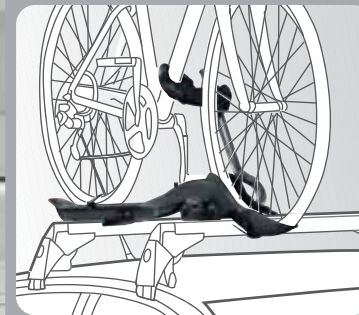

Barracuda Bike Holder 6Q0 071 128 A