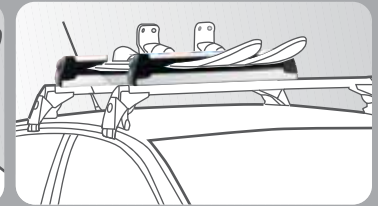

Other rack systems

Volkswagen rack systems with easy slide-in "T" bolts

Luggage Platform* 00H 071 130

Soft Luggage Carrier*† ZVW 193 800

Surfboard Holder 445 071 127

Cargo Holder* 191 071 130 F

Kayak Rack 1K0 071 127