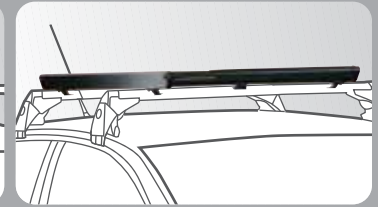

Other rack systems

Volkswagen rack systems with easy slide-in "T" bolts

Luggage Platform* 00H 071 130

Soft Luggage Carrier*† ZVW 193 800

Surfboard Holder 445 071 127

Cargo Holder* 191 071 130 F

Kayak Rack 1K0 071 127