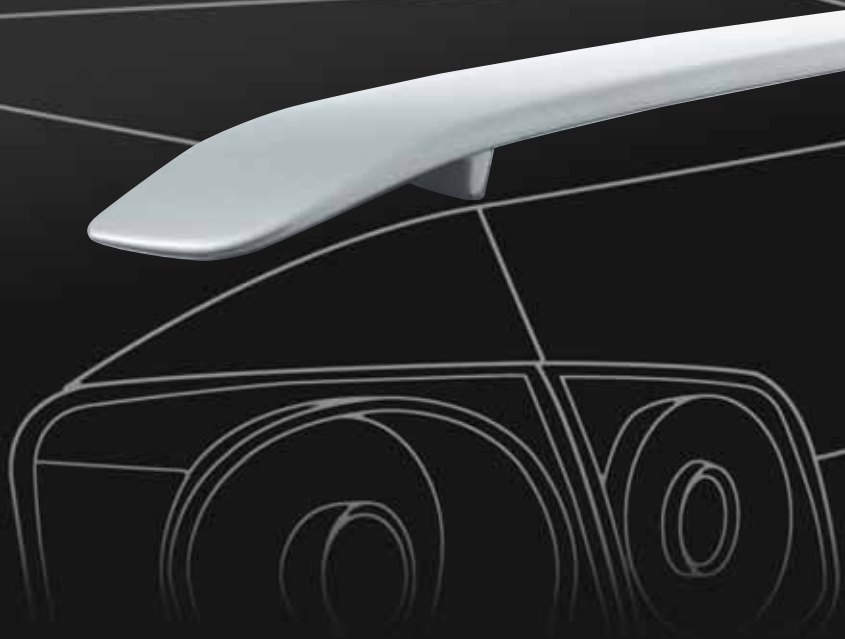

VW Designs

Jetta GLI Jetta SportWagen

Goal Anthracite
17x7.5 Wheel shown

VW Wheels

For a selection of genuine VW wheels, please contact your local dealer for a wheel catalog.

Wheel Accessories

01 Lockable Wheel Bolts

Two-piece collard wheel bolt
000 071 597

02 Valve Stem Caps (plastic, set of four)

Volkswagen Black ZVW 355 005 A
Volkswagen Blue ZVW 355 005 AB

01

02

Contents

Jetta	4	Exterior	18
Interior	8	Racks	20
Sport	14	Gear	22
Safety & Protection	15		