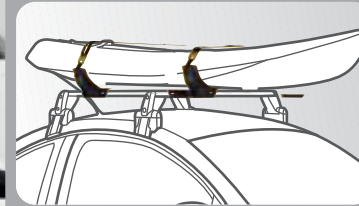

Other rack systems

Volkswagen rack systems with easy slide-in "T" bolts

Luggage Platform* 00H 071 130

Soft Luggage Carrier*† ZVW 193 800

Surfboard Holder 445 071 127

Cargo Holder* 191 071 130 F

Kayak Rack 1K0 071 127