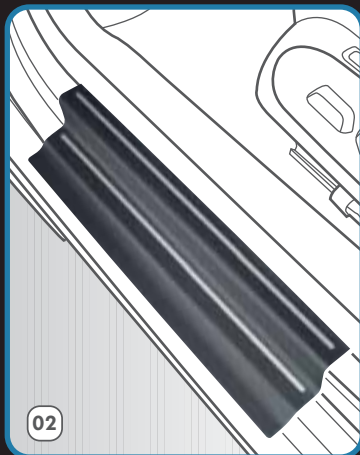

02 Doorsill Scuff Strips* (set of four) 5M0 071 310

03 StormProof® Car Covers
Sedan 1KM 061 205 H

04 Cable/Lock Set ZVW 400 110

05 Front-end Covers*
GLI ZVW 193 045
Jetta ZVW 193 041

06 Front Bumper Hole Plugs*
(set of four; not shown) ZVW 355 999