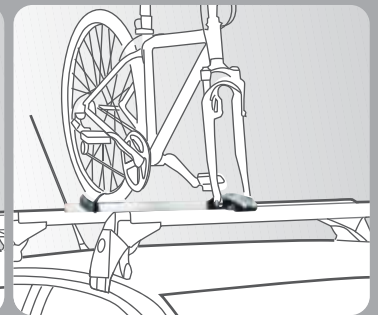

Fork-mount Bike Holder 7M0 071 128 C

†Requires cargo holder